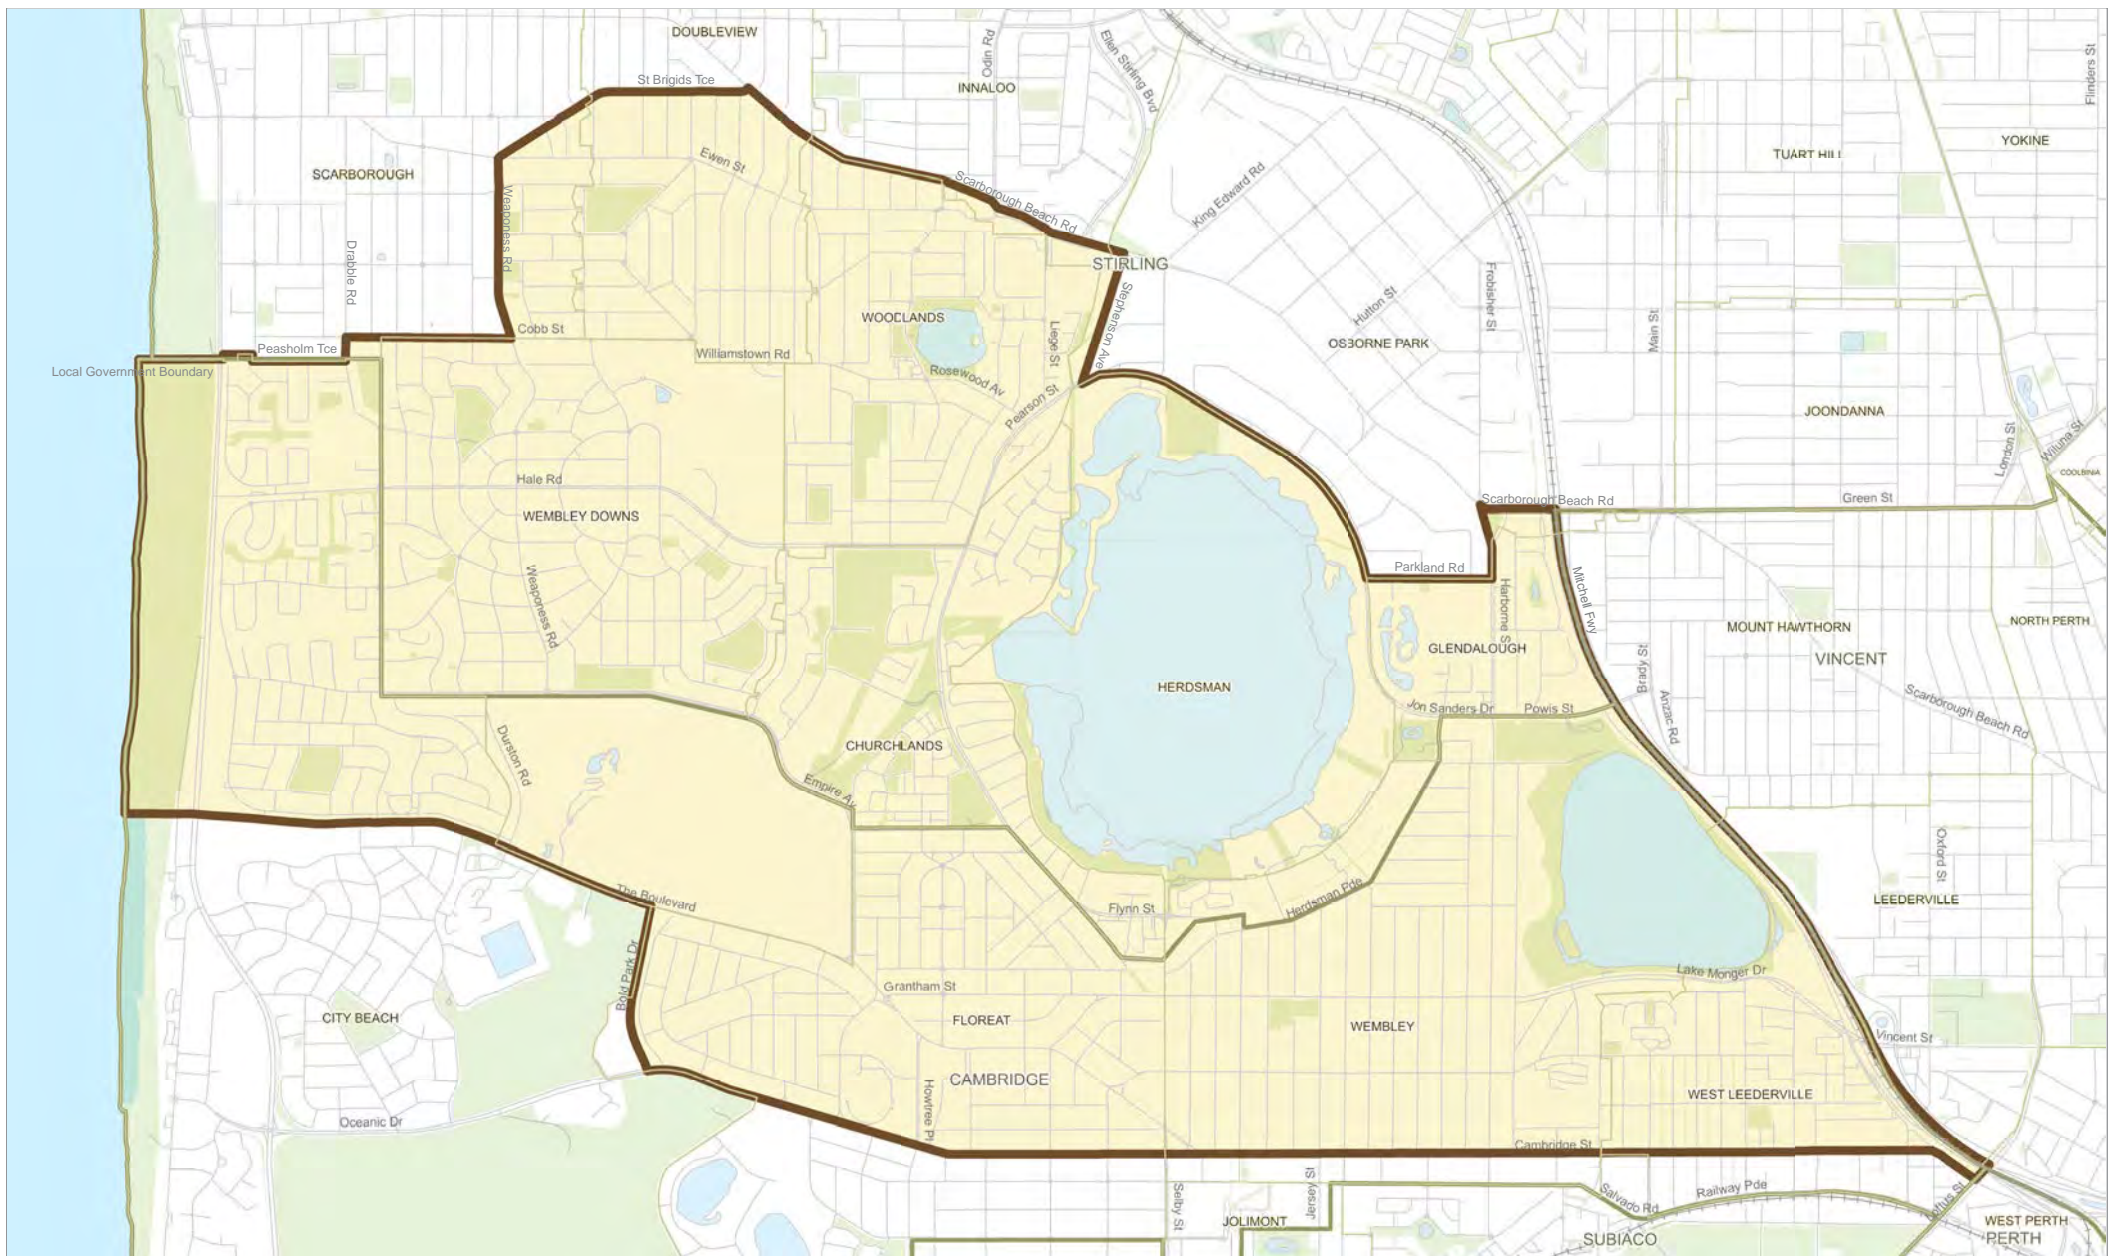

Legend	
	Electoral district
	LOCAL GOVERNMENT
	LOCALITY
	Reserve
	Water body
	Road
	Rail

Proposed Electoral Boundaries

District of CHURCHLANDS

NORTH METROPOLITAN REGION

1. Proposed variation
2. Cedes:
3. A portion of the localities of Floreat and City Beach
4. Gains:
5. A portion of the localities of Woodlands, Doubleview and Scarborough