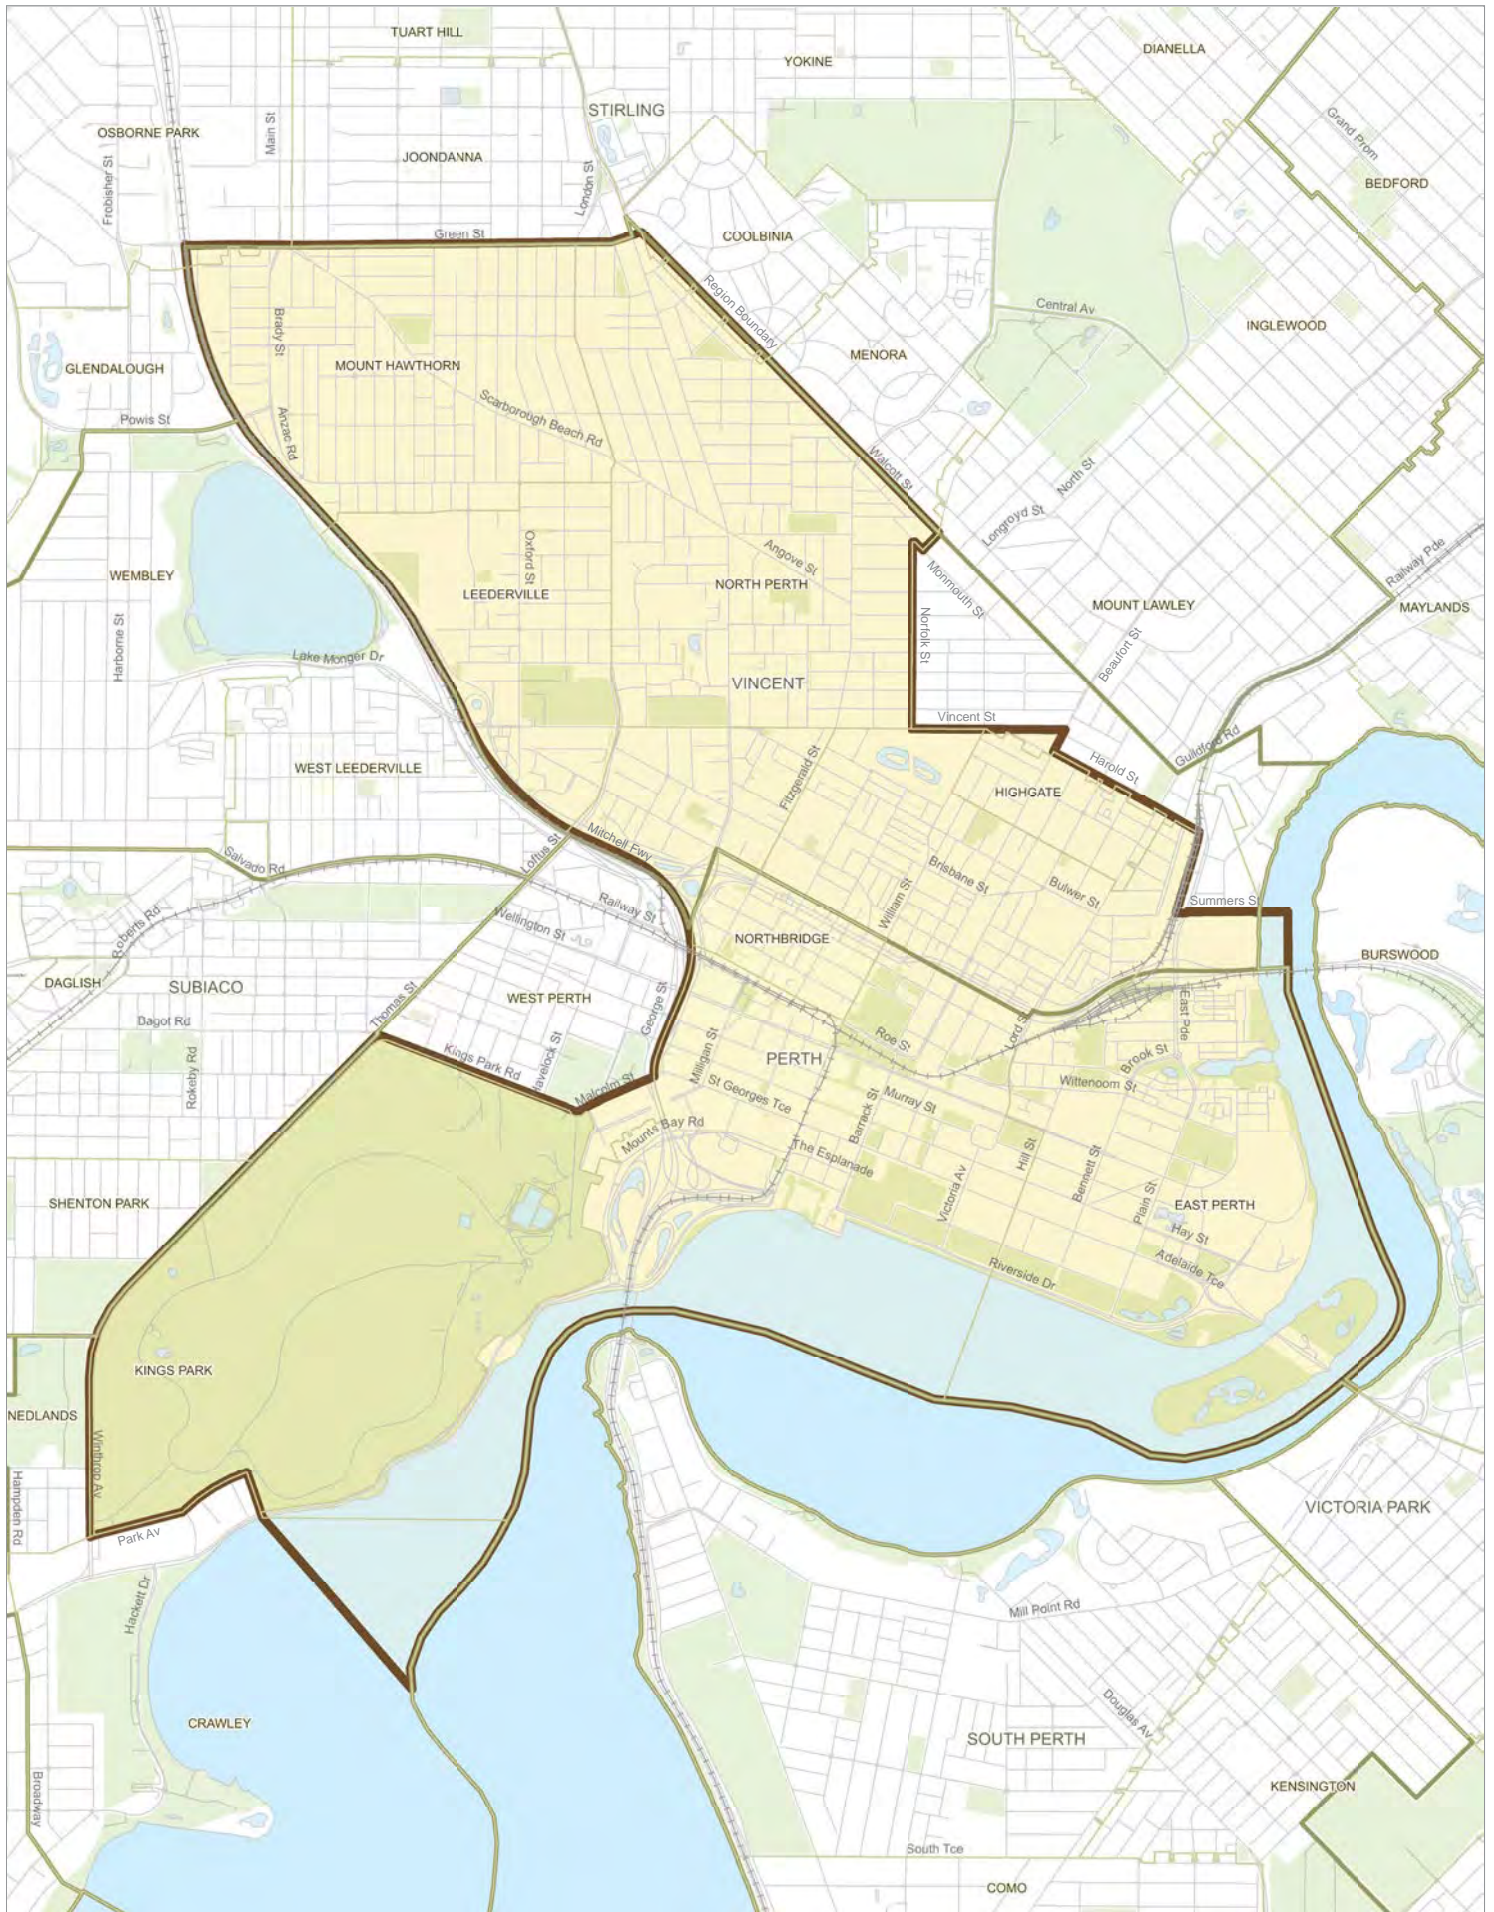

Legend	
	Electoral district
	LOCAL GOVERNMENT
	LOCALITY
	Reserve
	Water body
	Road
	Rail

Proposed Electoral Boundaries

District of PERTH

NORTH METROPOLITAN REGION

Proposed variation
Cedes:
• A portion of the locality of West Peth
Gains:
• Nil

Western Australian
Electoral Distribution Commission