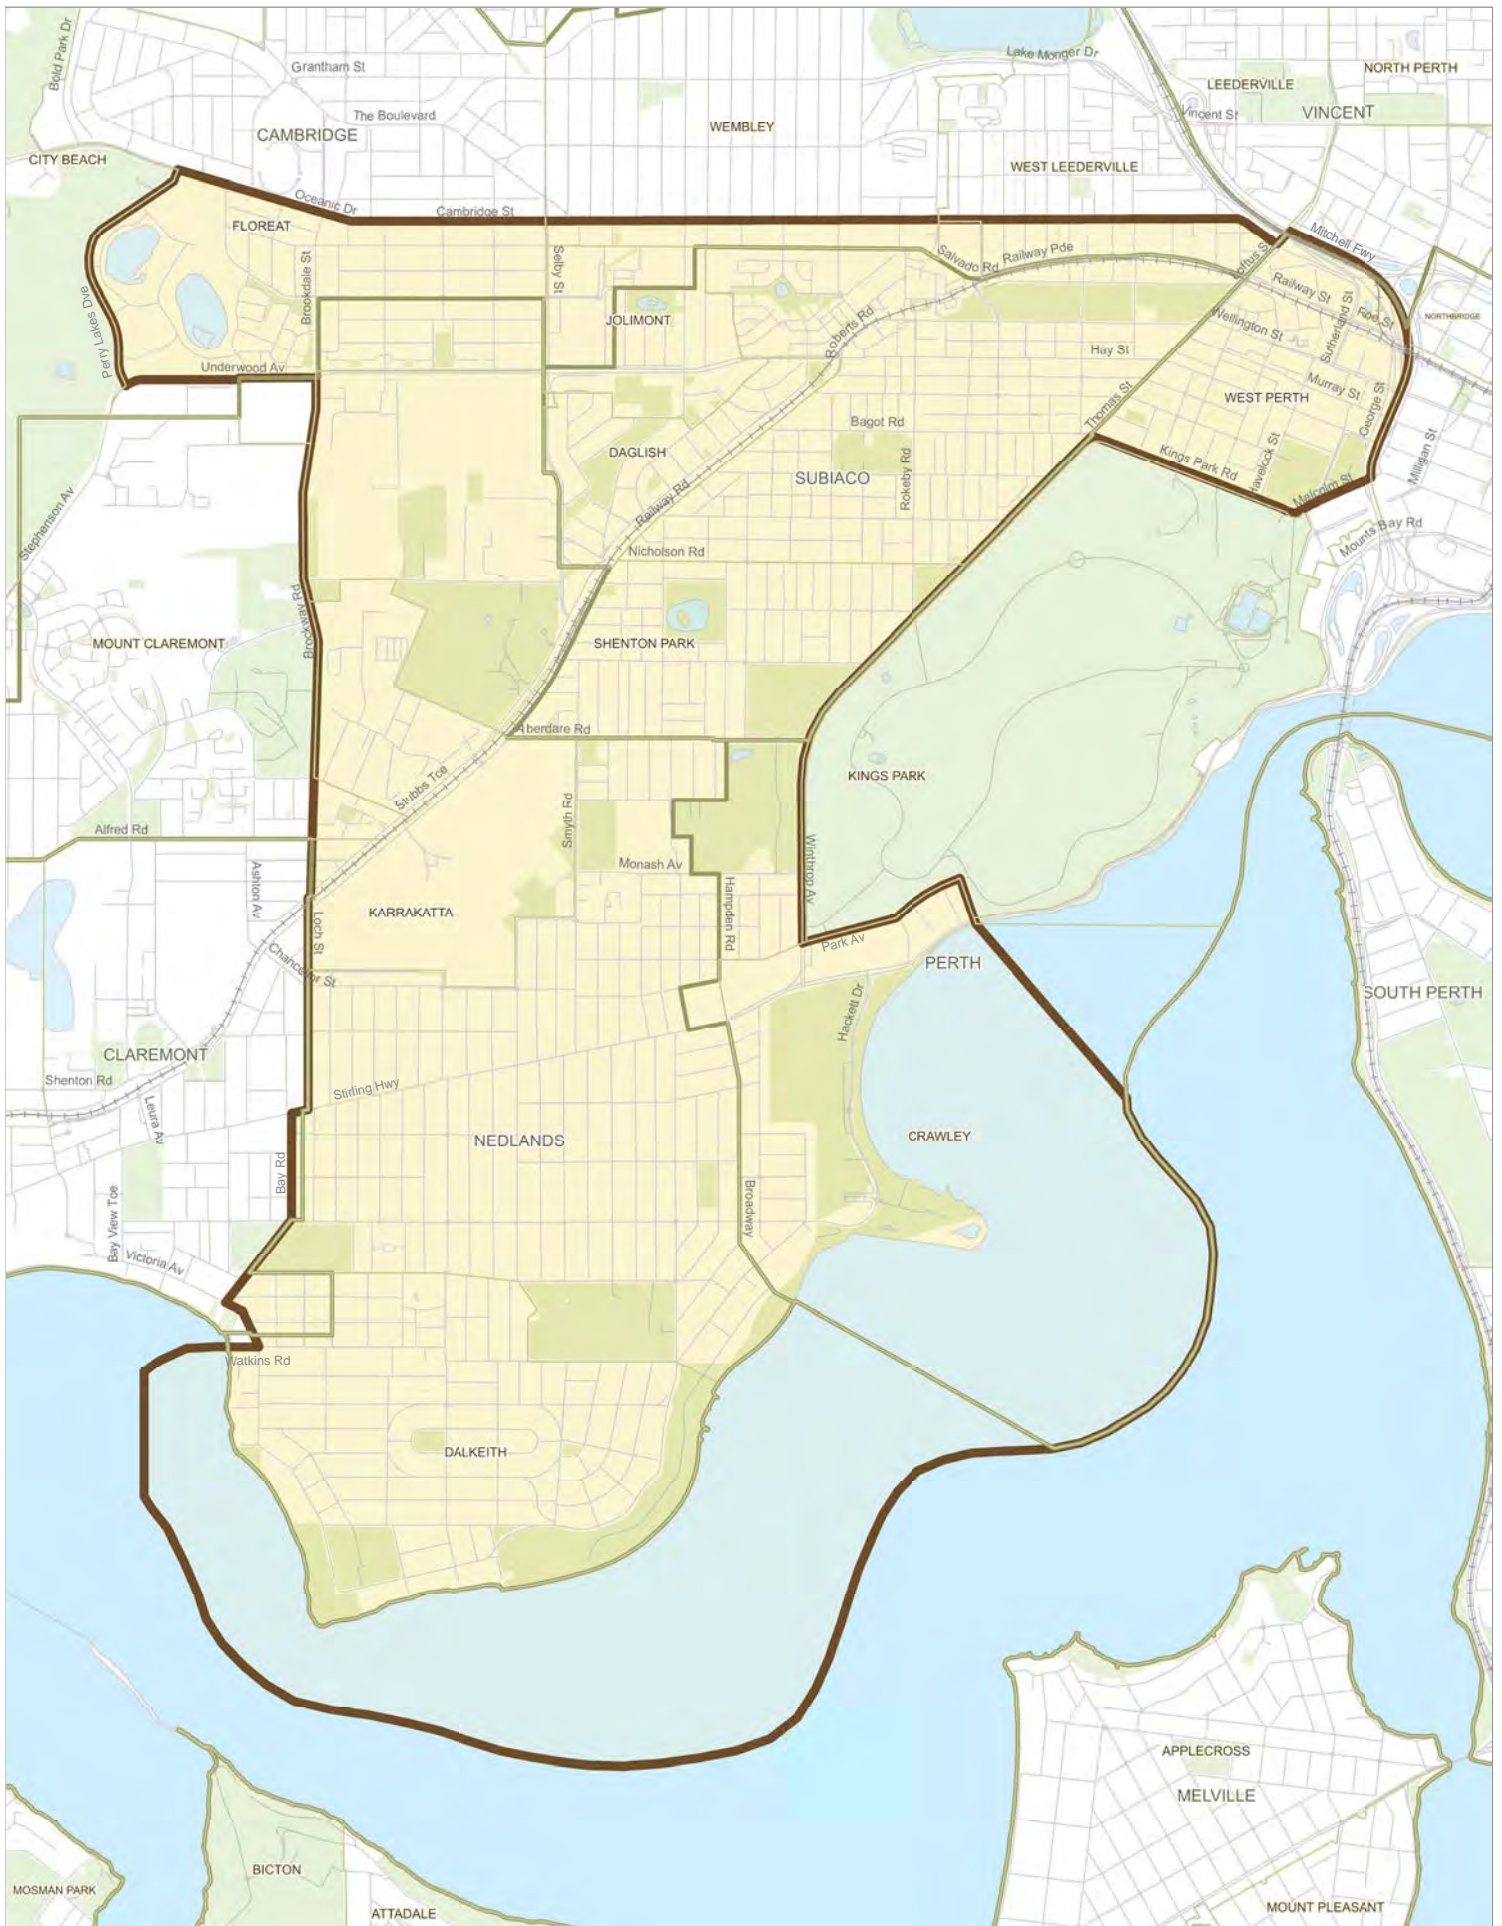

Proposed Electoral Boundaries

District of KINGSWAY

NORTH METROPOLITAN REGION

Proposed variation Cedes:

- The localities of Marangaroo and Girrawheen

Gains:

- The localities of Hocking, Pearsall, Wangara and Alexander Heights