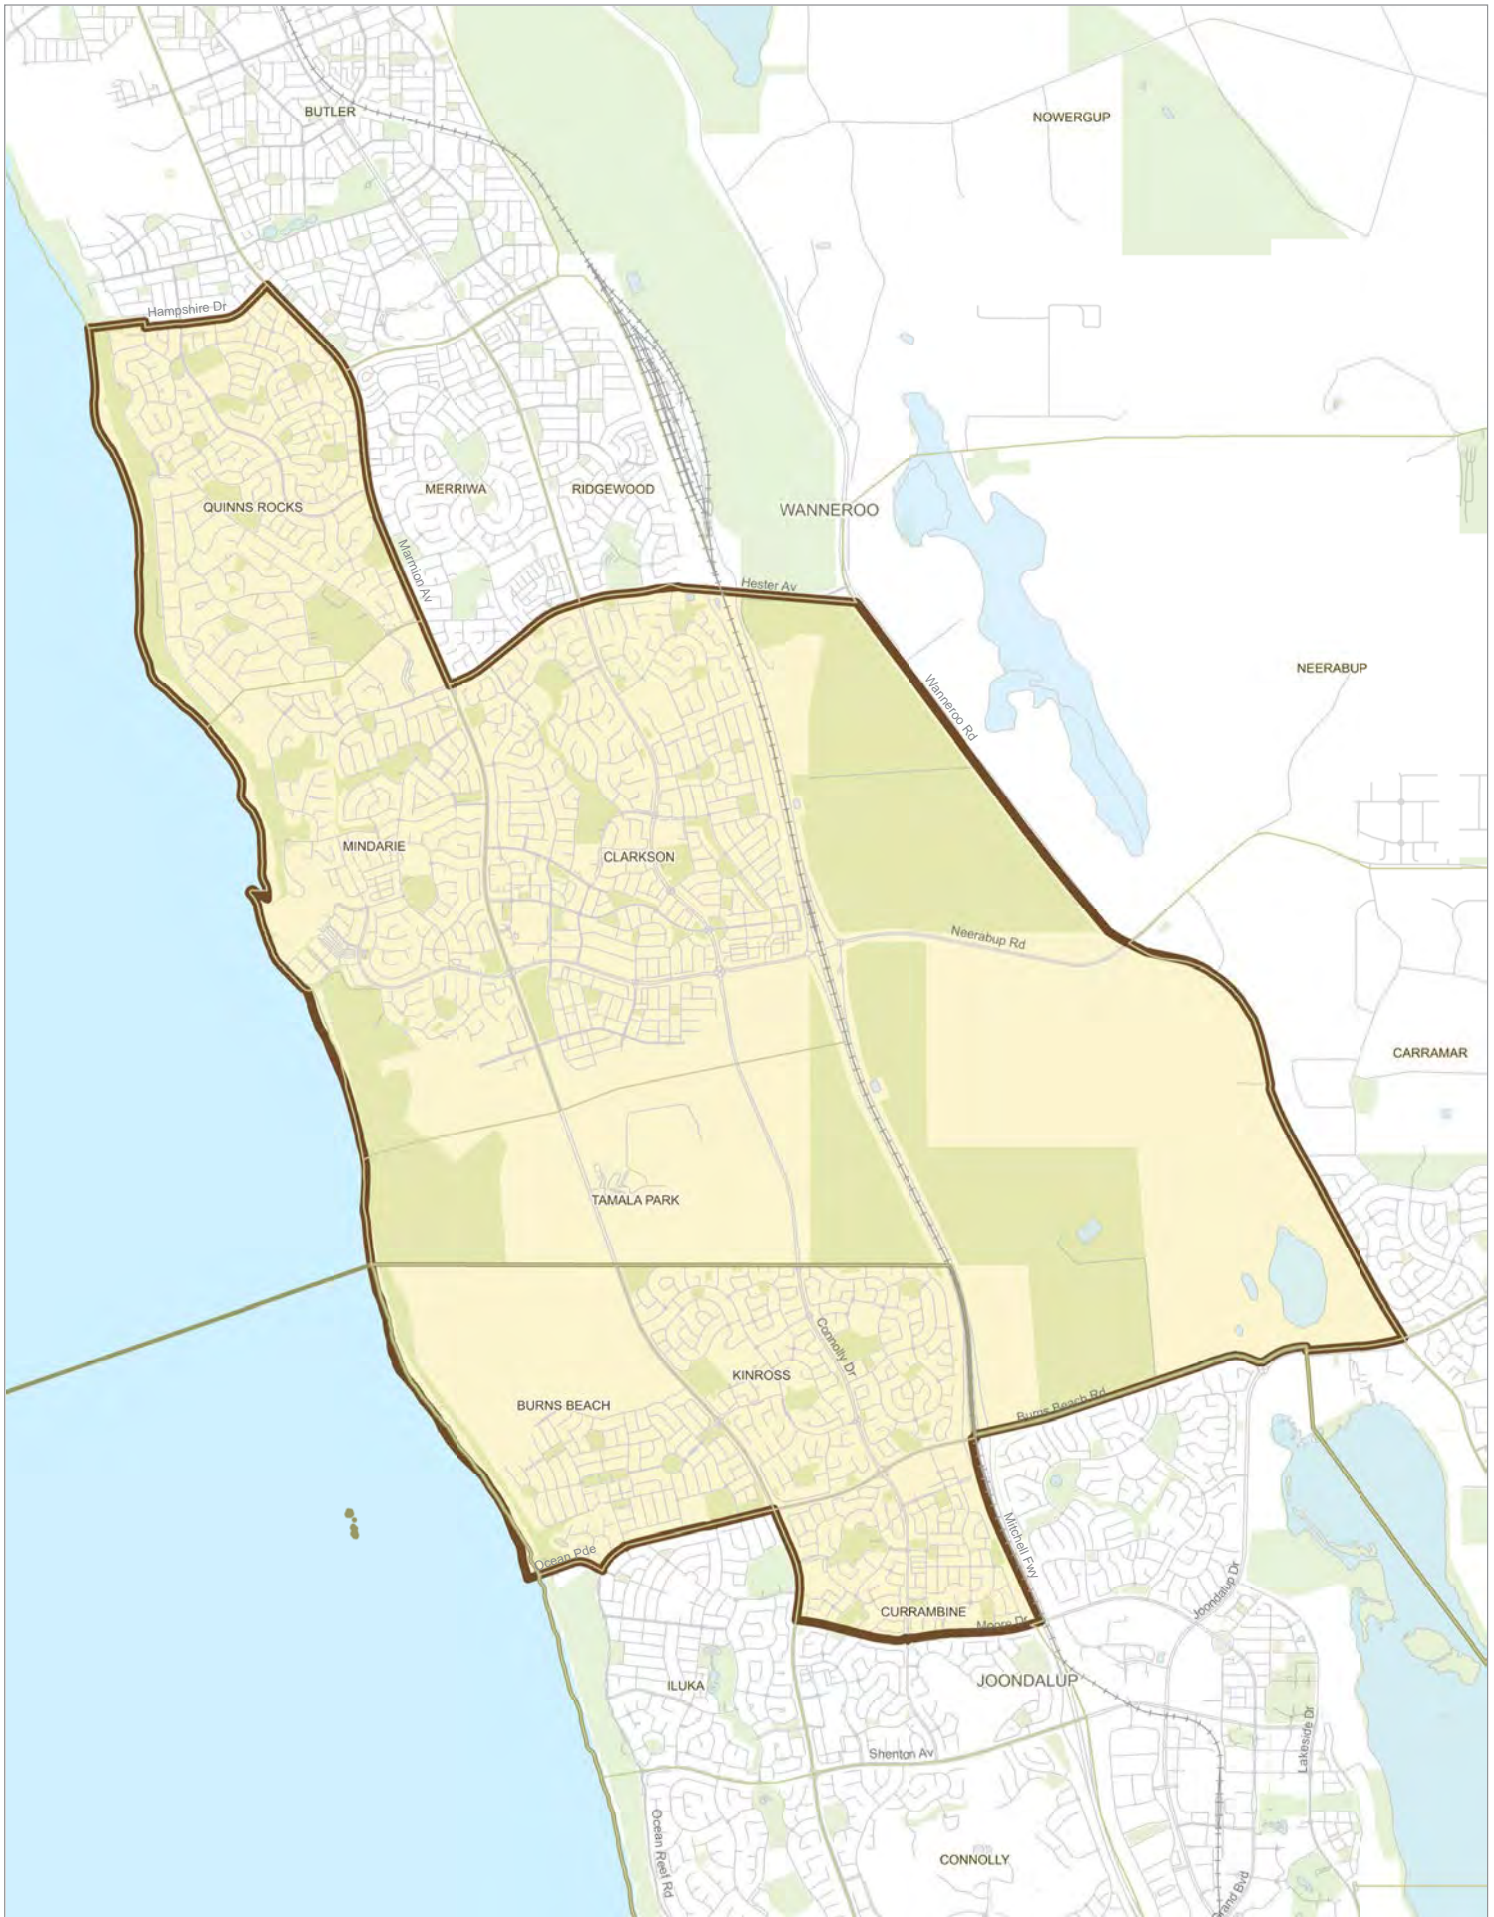

Legend	
	Electoral district
	Reserve
	Water body
	LOCAL GOVERNMENT
	LOCALITY
	Road
	Rail

Proposed Electoral Boundaries

District of BURNS BEACH

NORTH METROPOLITAN REGION

1. Proposed variation Cedes:
2. A portion of locality of Joondalup
   - The locality of Iluka
3. Gains:
4. The locality of Quinns Rocks

Western Australian Electoral Distribution Commission