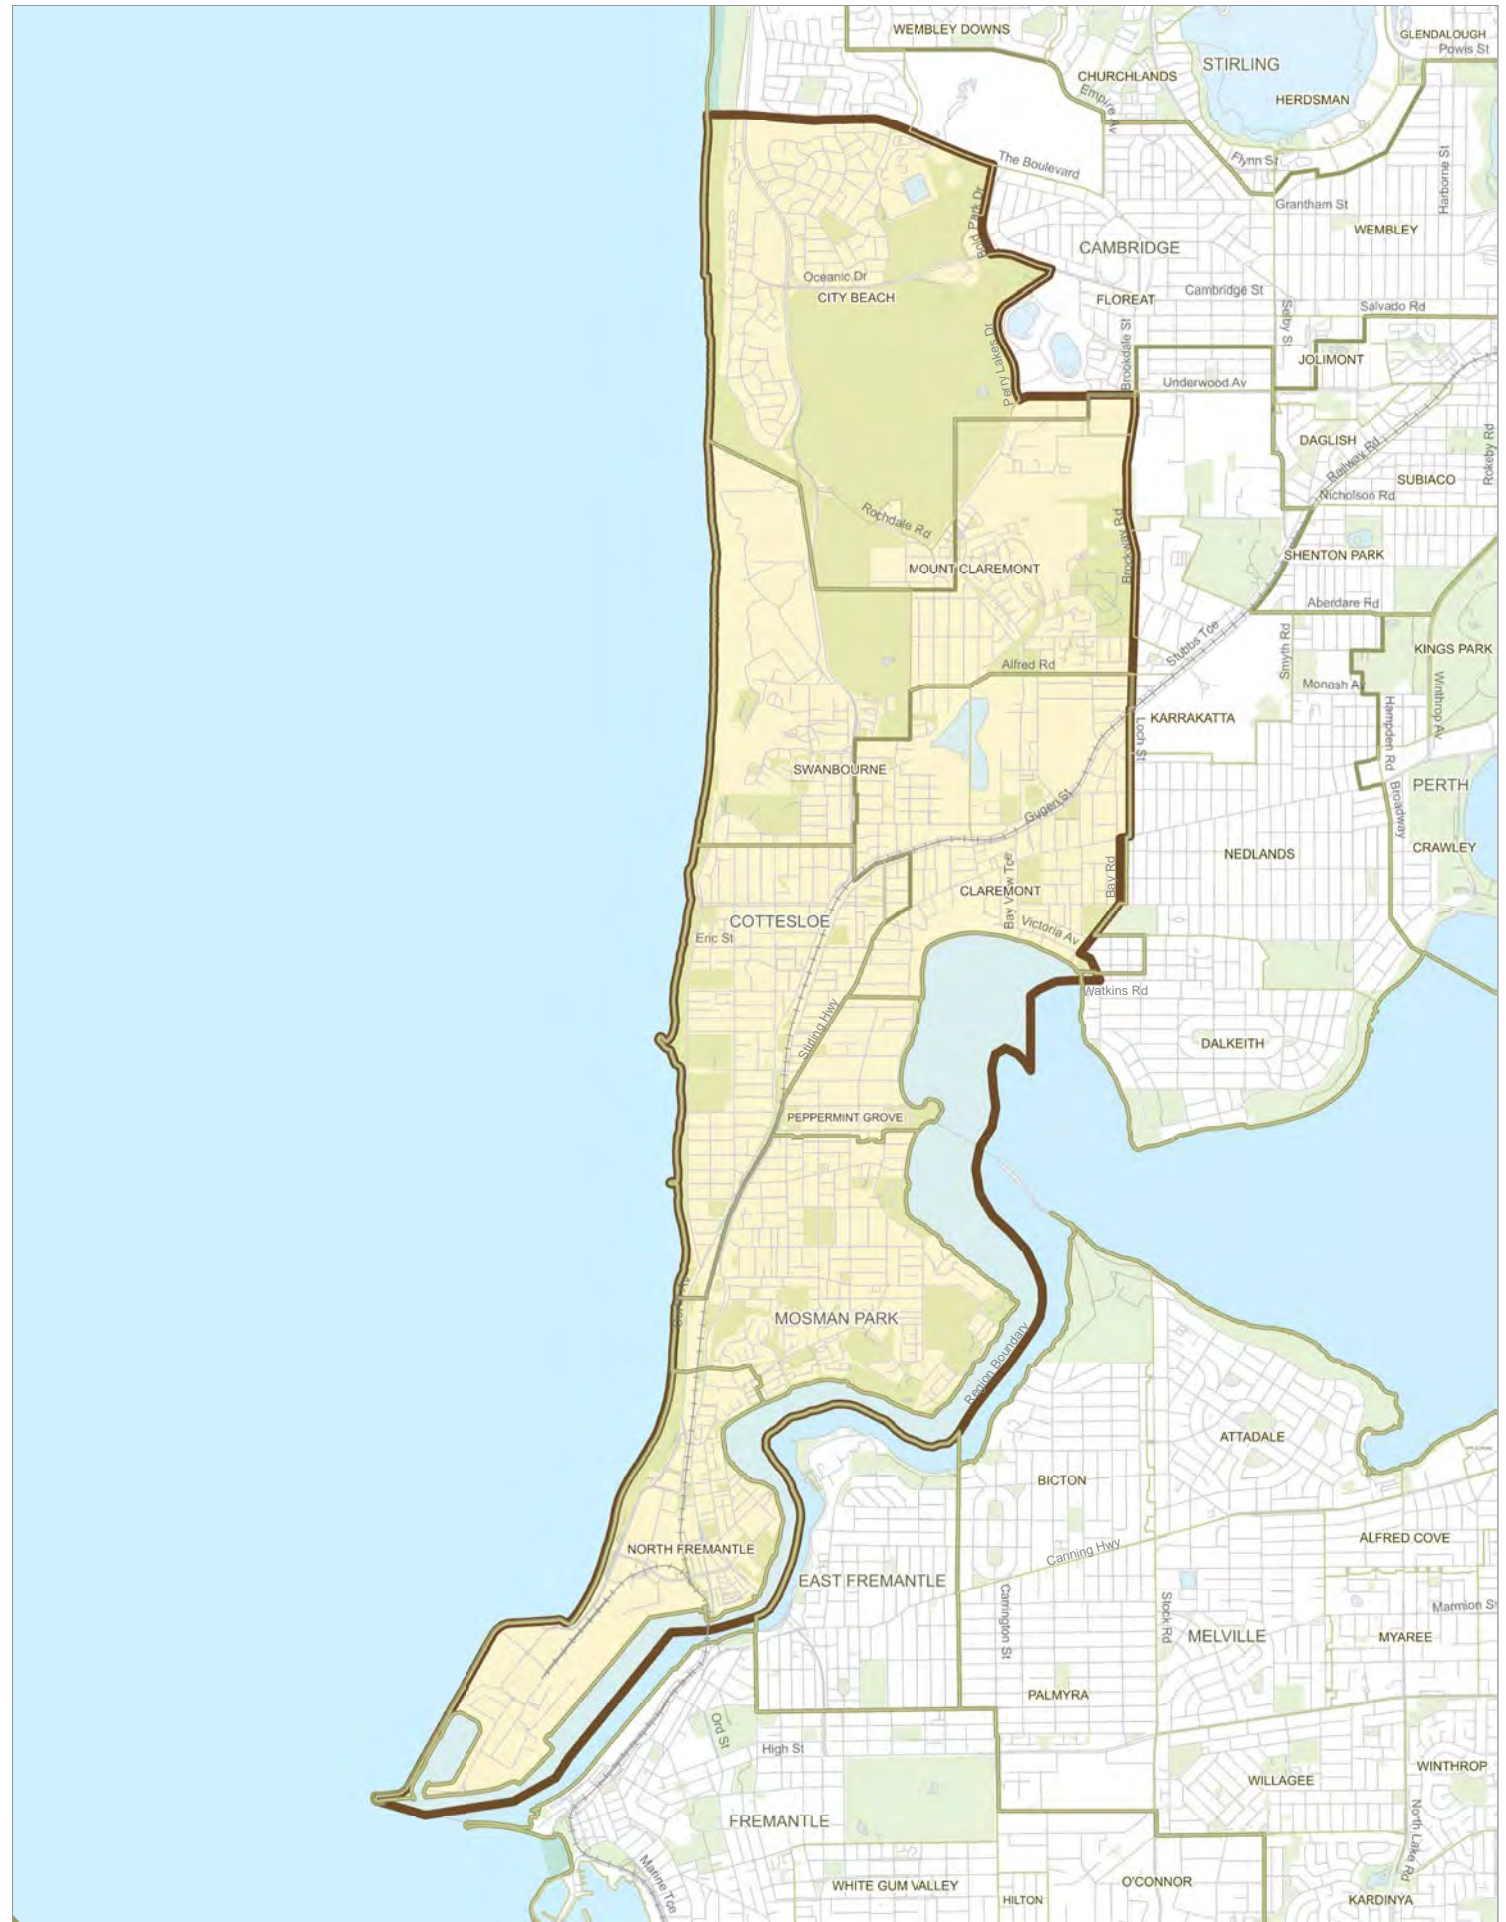

- Proposed variation
- Cedes:
- A portion of the localities of Floreat and City Beach
- Gains:
- A portion of the localities of Woodlands, Doubleview and Scarborough

Legend	
	Electoral district
	Reserve
	LOCAL GOVERNMENT
	Water body
	LOCALITY
	Road
	Rail