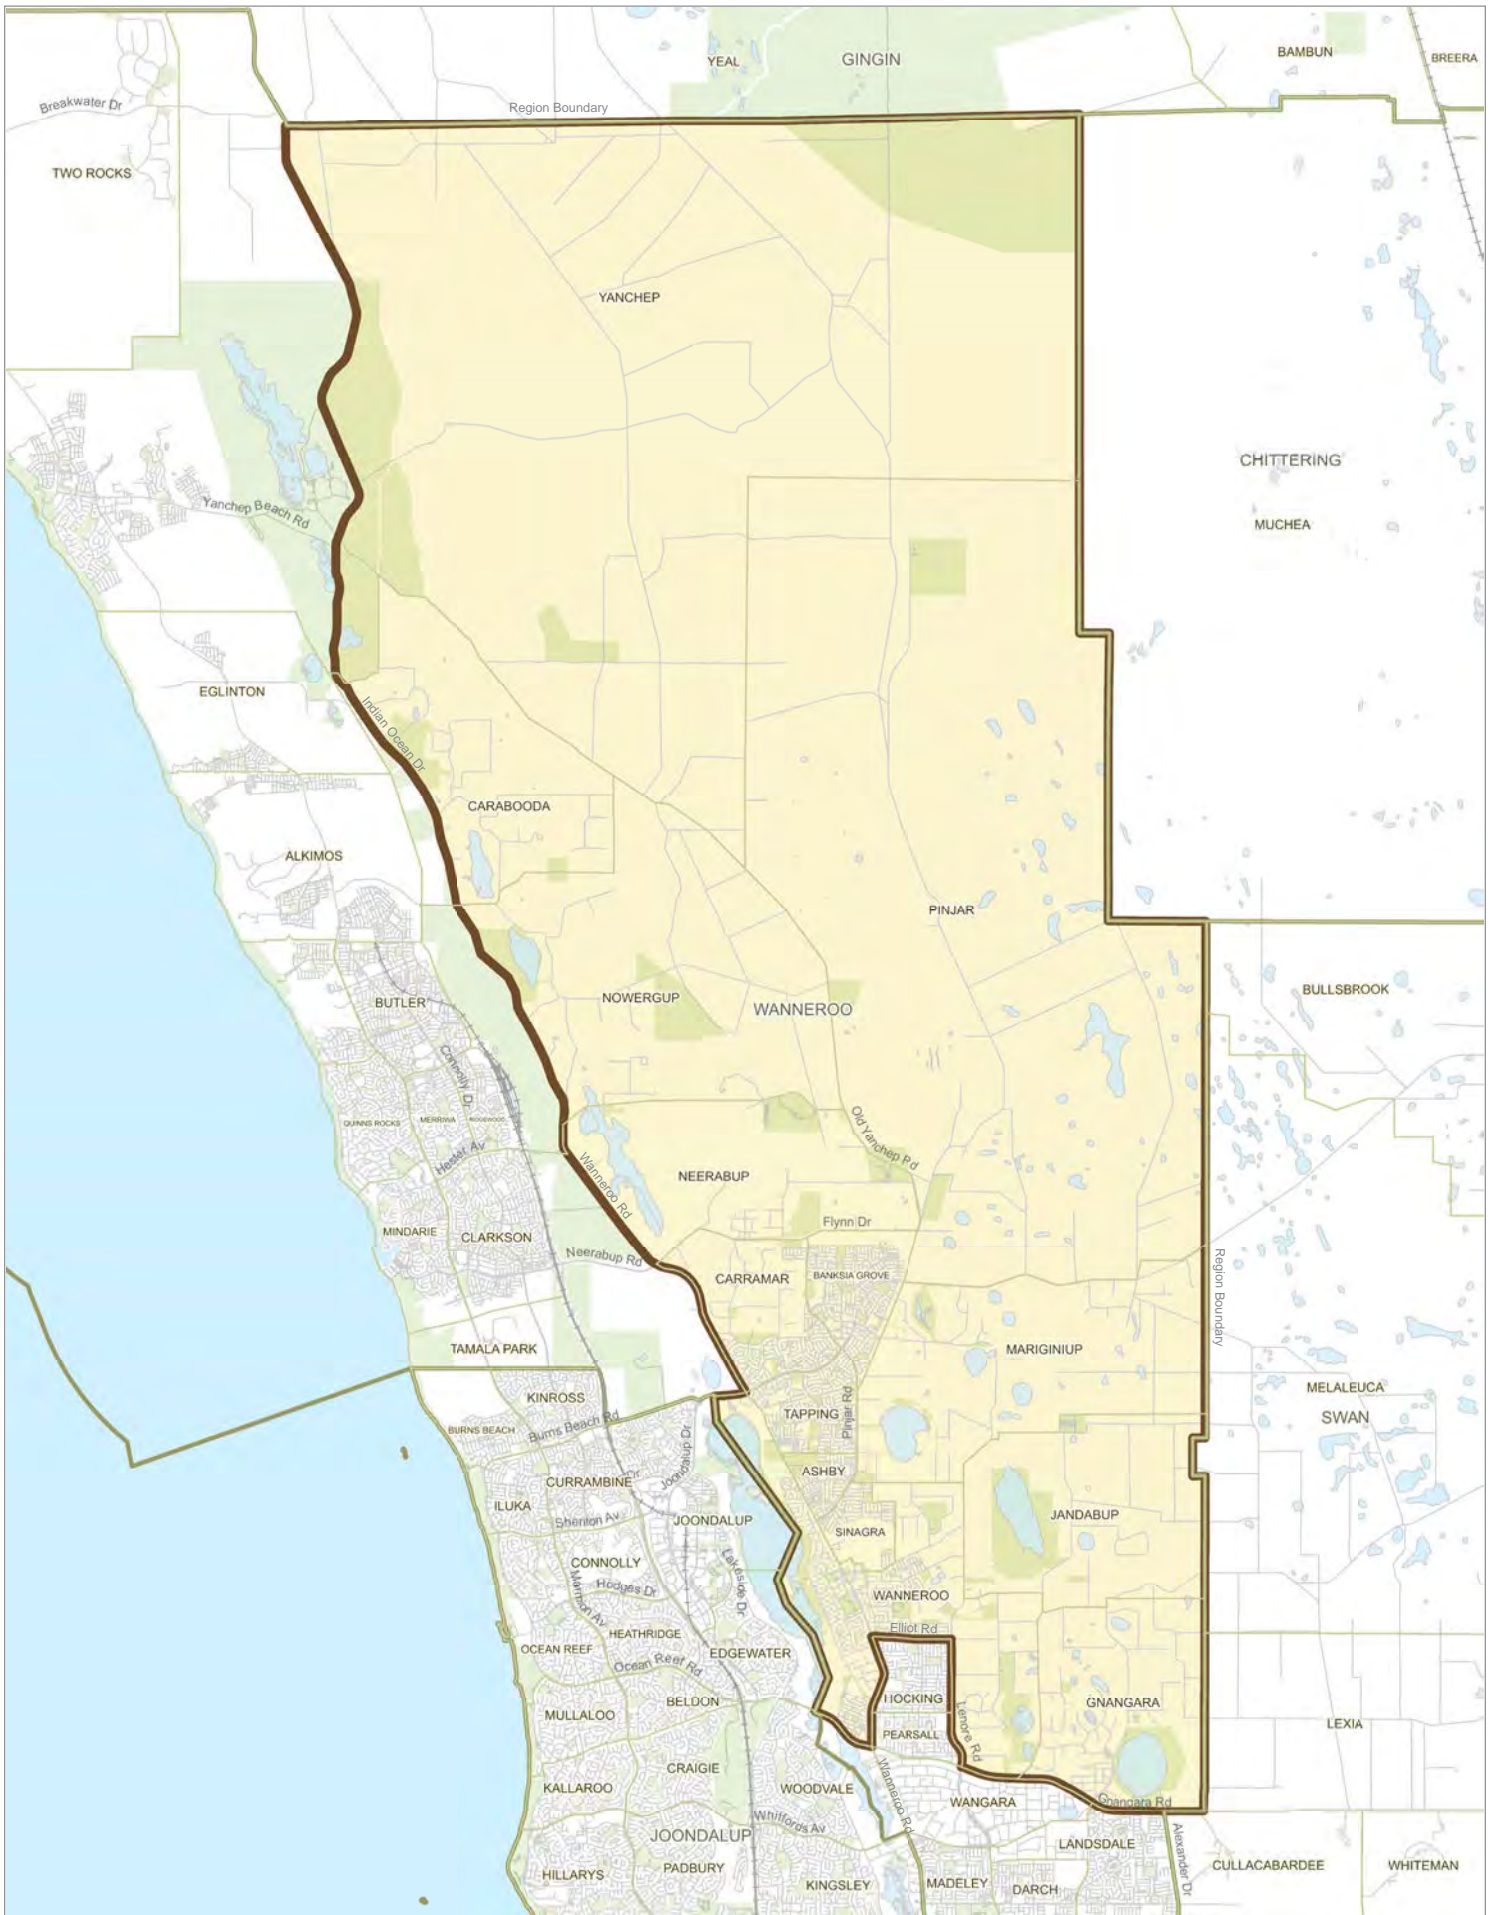

Legend

Electoral district	Reserve
LOCAL GOVERNMENT	Water body
LOCALITY	Road
	Rail

Proposed Electoral Boundaries

District of WANNEROO

NORTH METROPOLITAN REGION

Proposed variation
Cedes:
• The localities of Hocking and Pearsall
Gains:
• The localities of Banksia Grove, Mariginiup, Jandabup and Gnangara
• A portion of the locality of Wanneroo

Western Australian
Electoral Distribution Commission