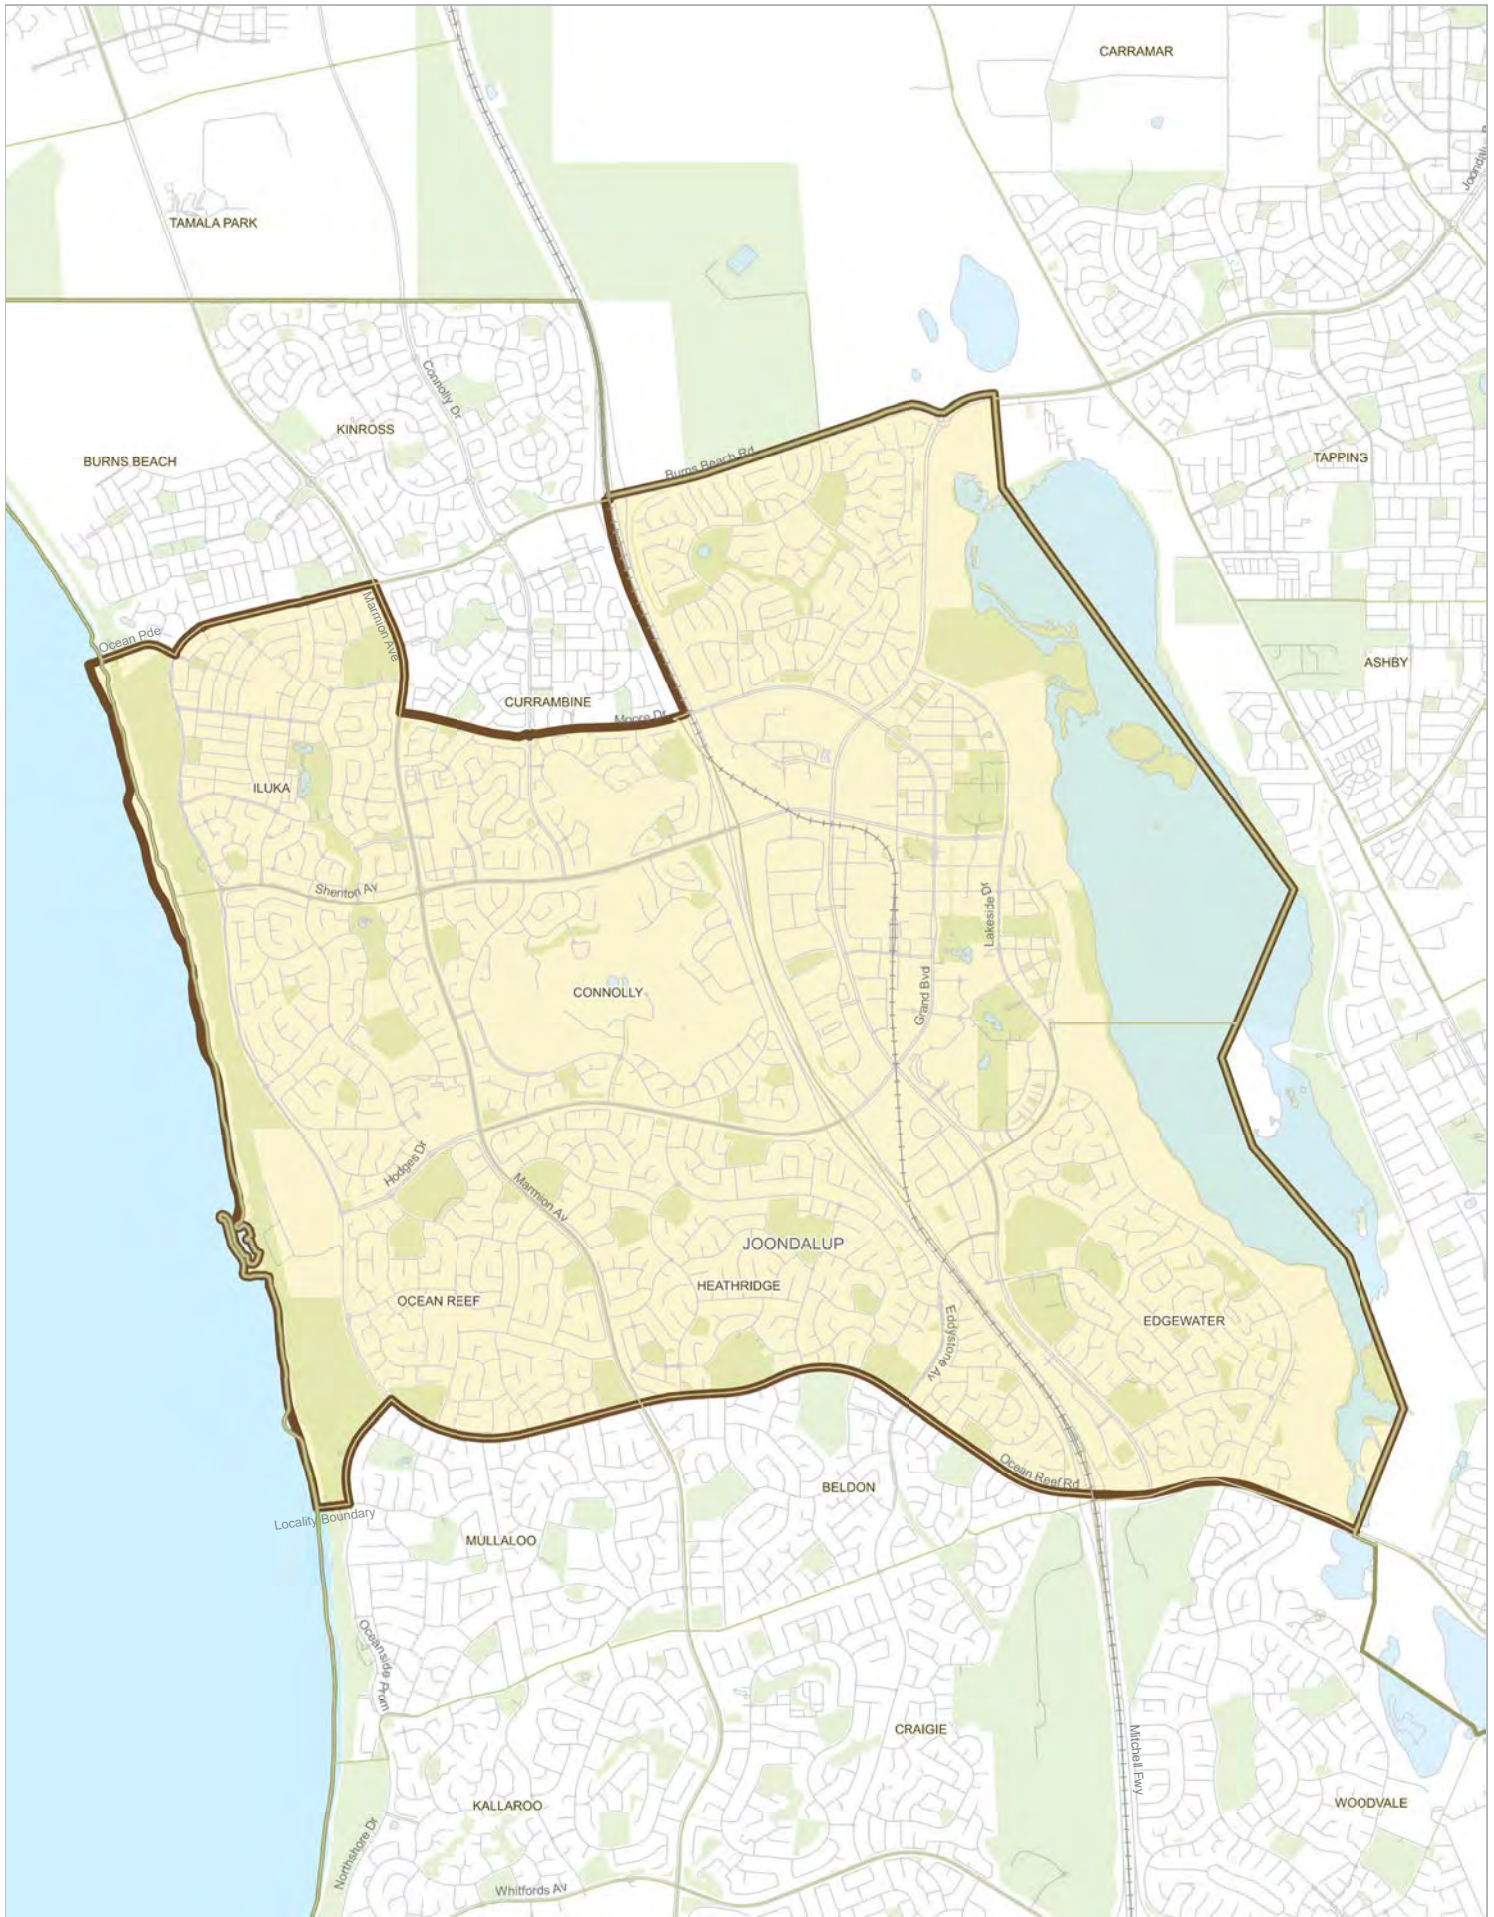

Legend

Electoral district	Reserve
LOCAL GOVERNMENT	Water body
LOCALITY	Road
	Rail

Proposed Electoral Boundaries

District of JOONDALUP

NORTH METROPOLITAN REGION

Proposed variation Cedes:

- The localities of Beldon and Mullaloo

Gains:

- A portion of locality of Joondalup
- The locality of Iluka

Western Australian Electoral Distribution Commission