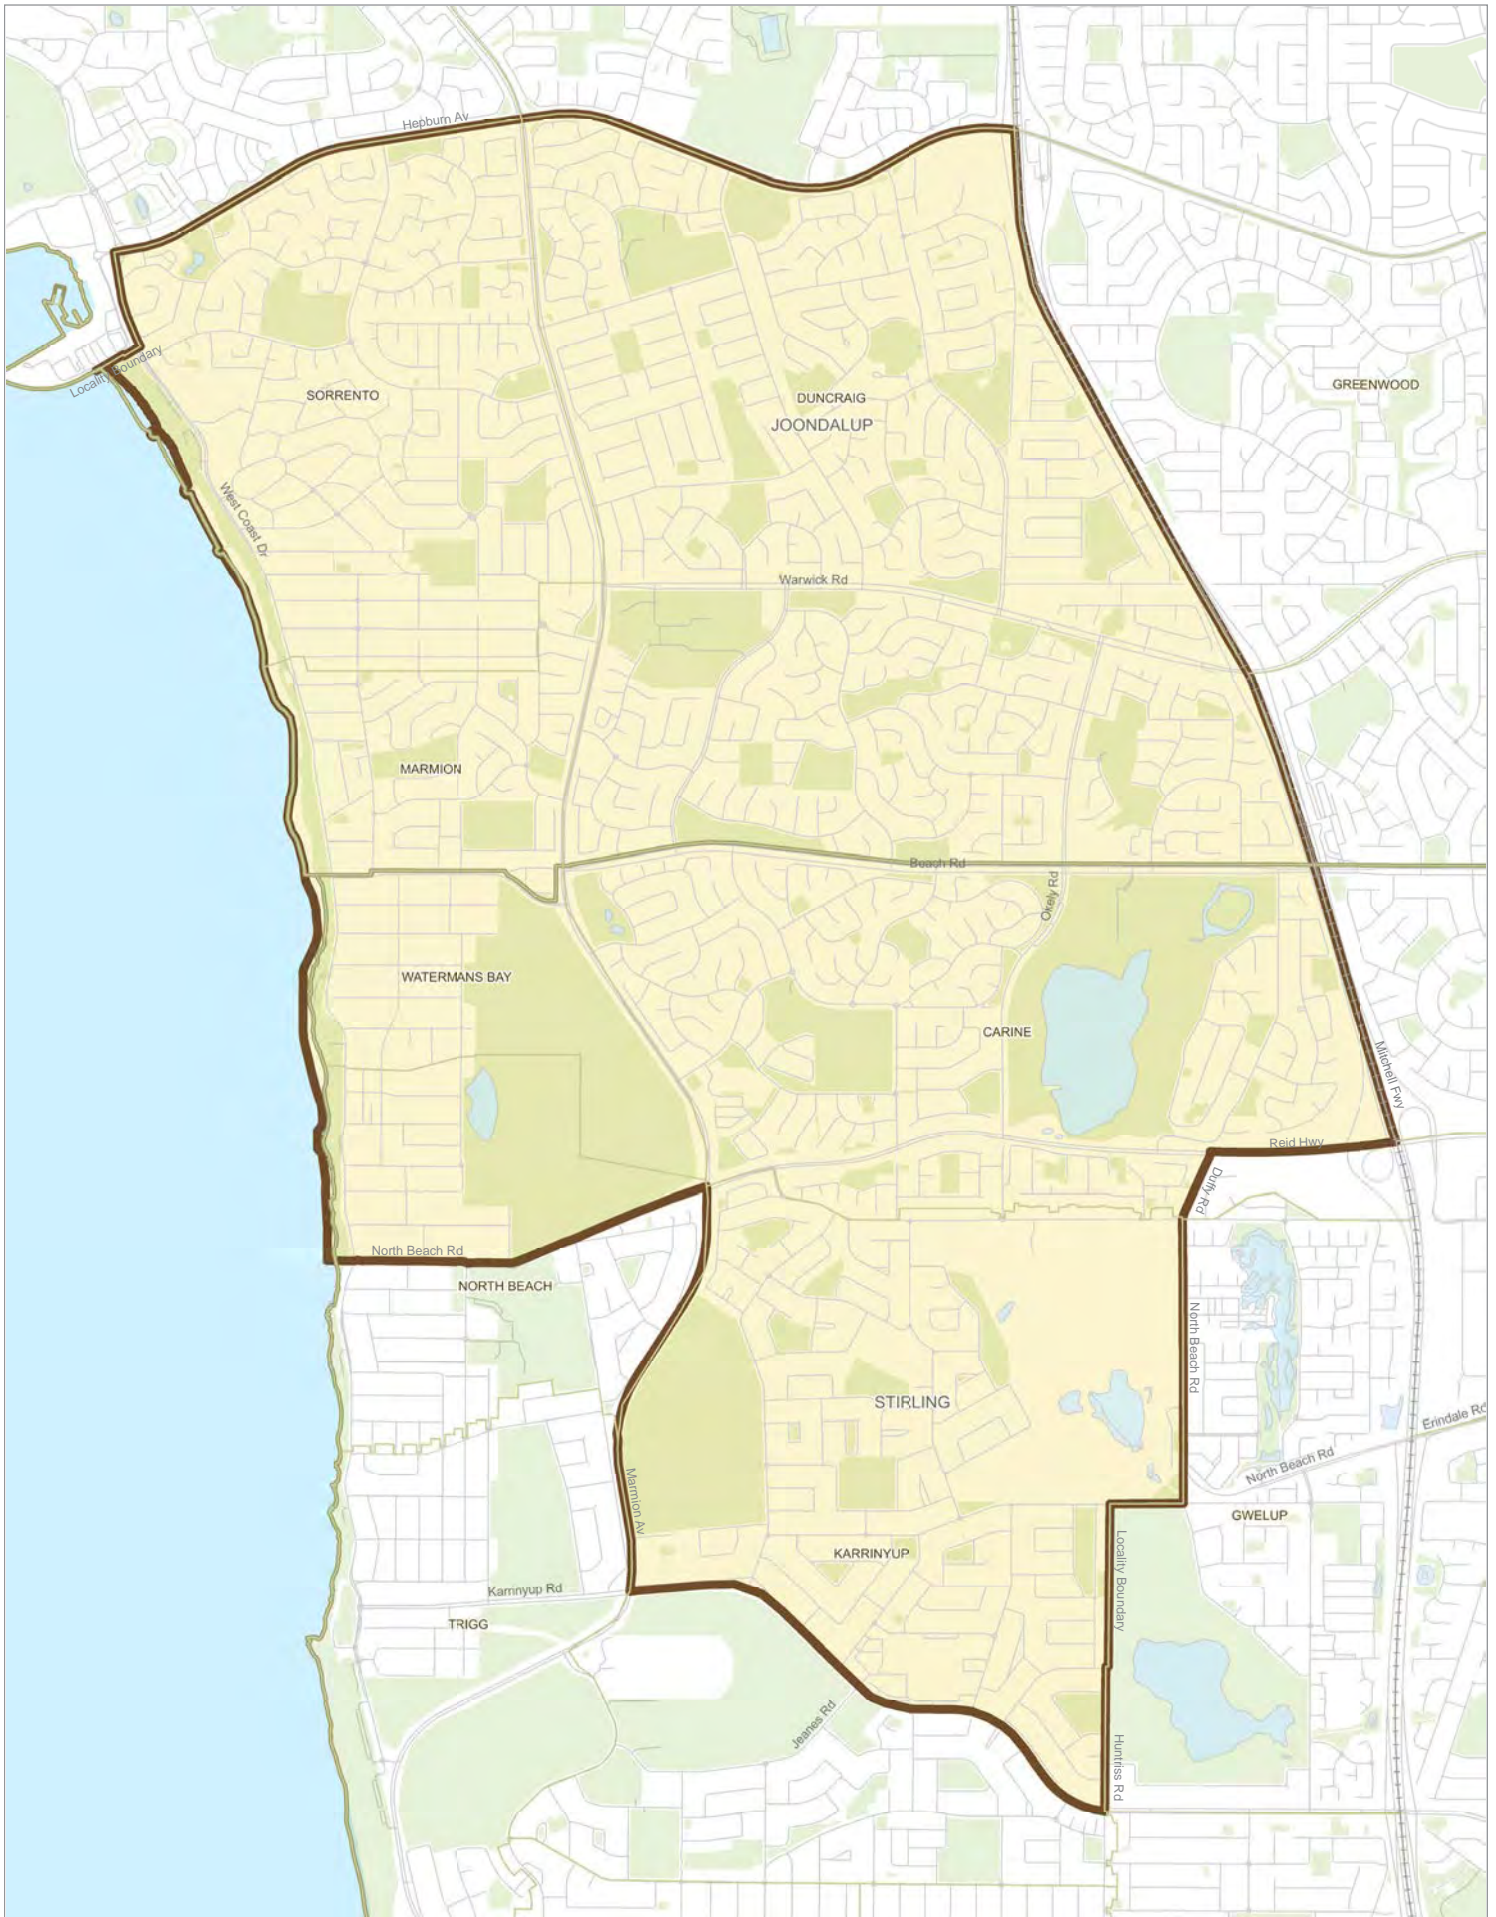

Legend

Electoral district	Reserve
LOCAL GOVERNMENT	Water body
LOCALITY	Road
	Rail

Proposed Electoral Boundaries

District of CARINE

NORTH METROPOLITAN REGION

Proposed variation
Cedes:

- A portion of the localities of Trigg, North Beach, Carine and Gwelup

Gains:

- A portion of the localities of Sorrento and Marmion

Western Australian
Electoral Distribution Commission