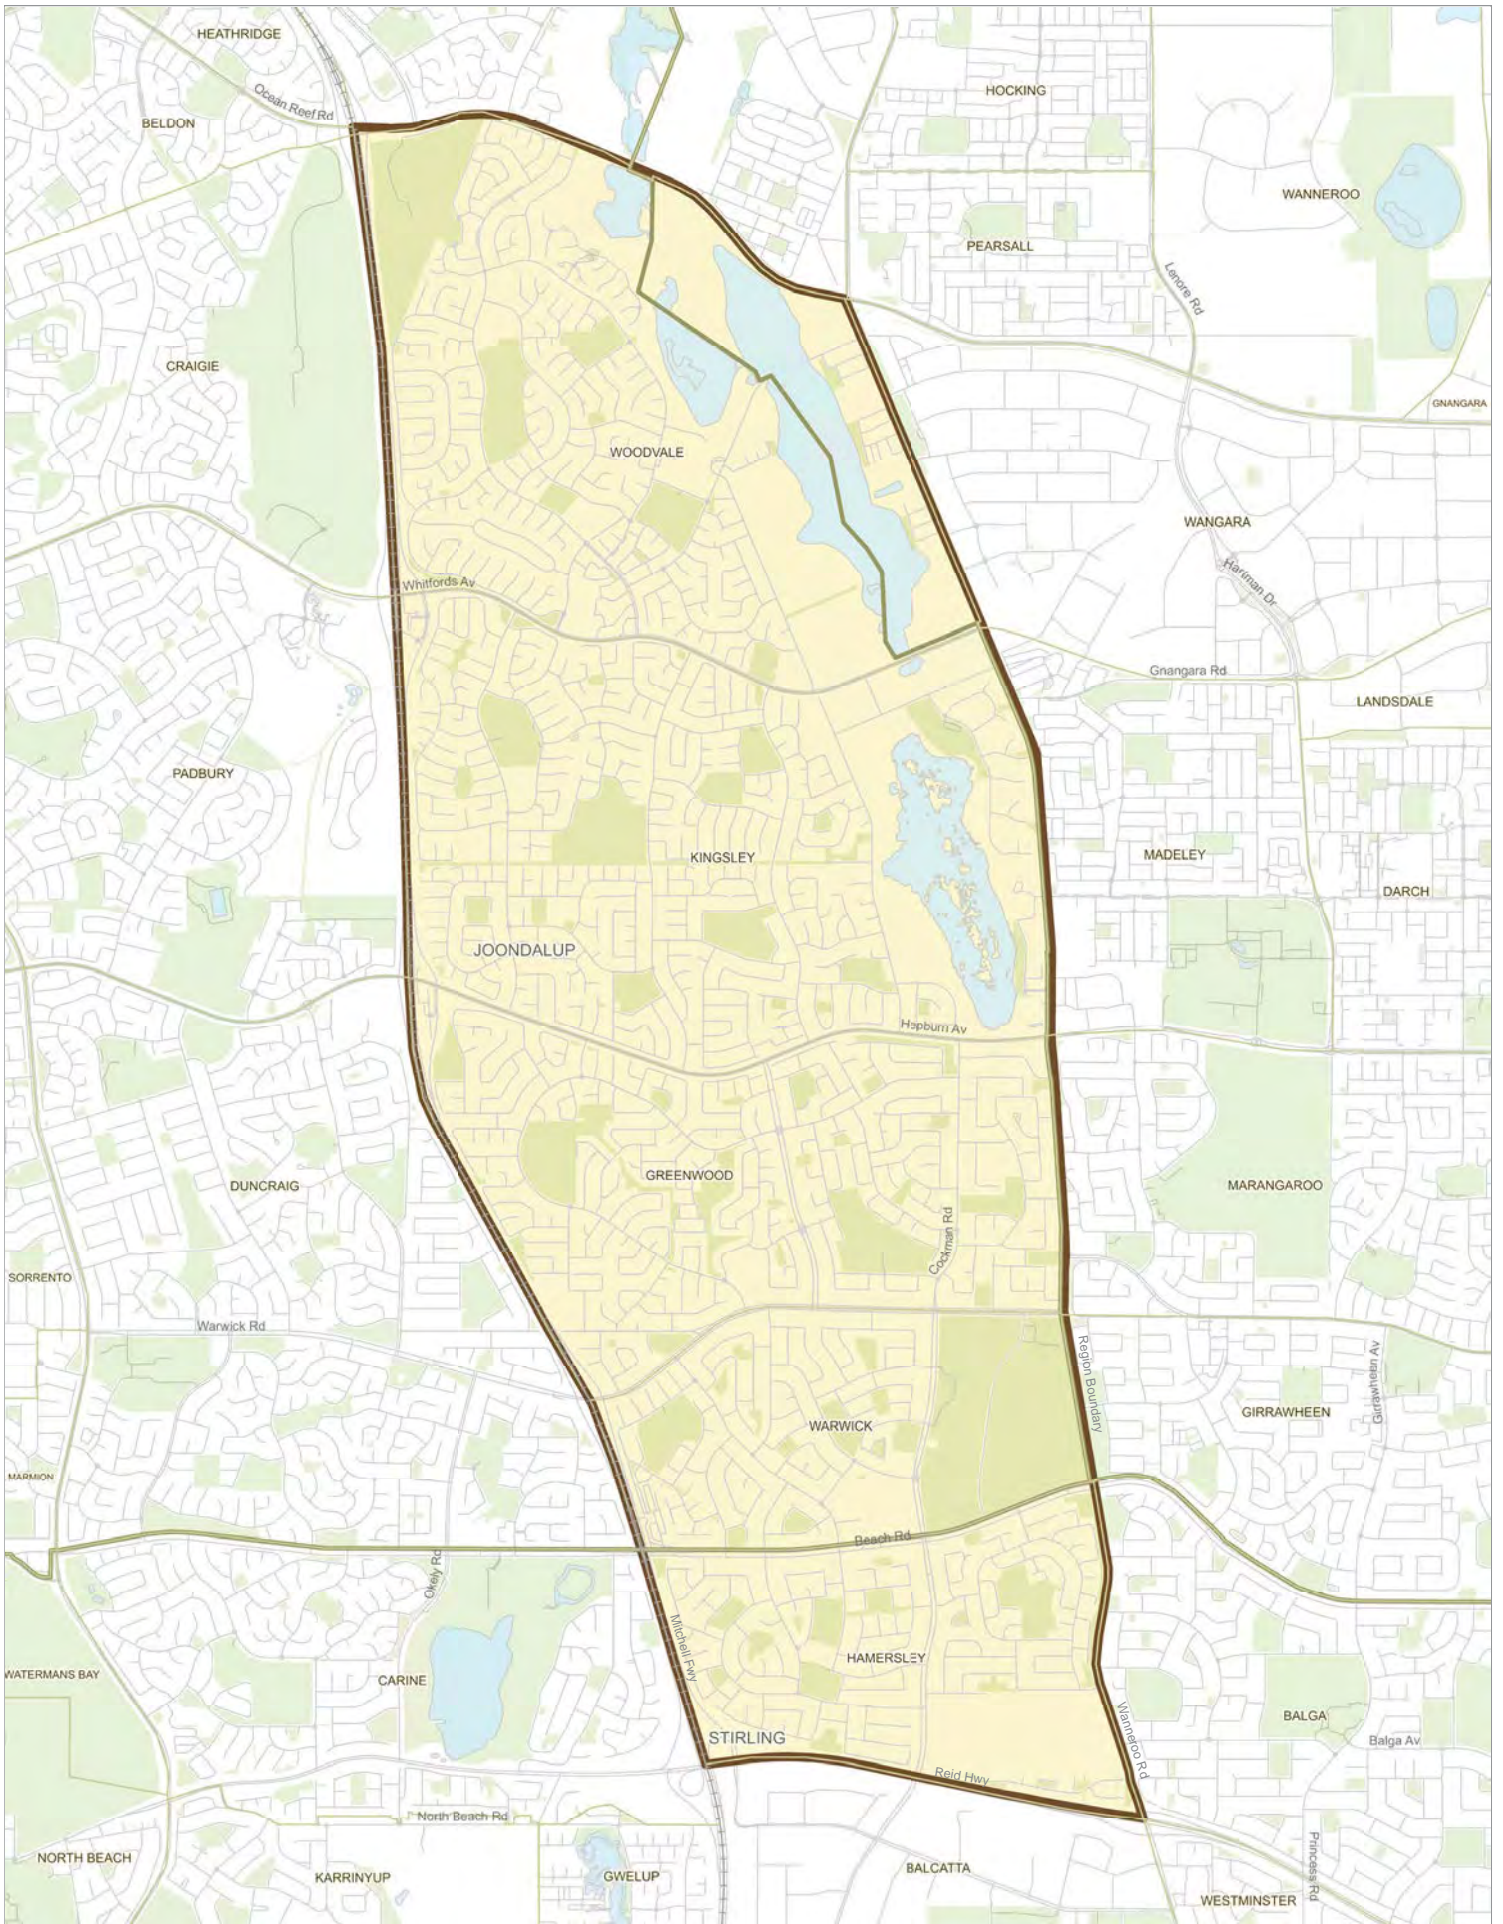

Gains:

- A portion of locality of Joondalup
- The locality of Iluka

Western Australian Electoral Distribution Commission

Legend	
	Electoral district
	LOCAL GOVERNMENT
	LOCALITY
	Reserve
	Water body
	Road
	Rail