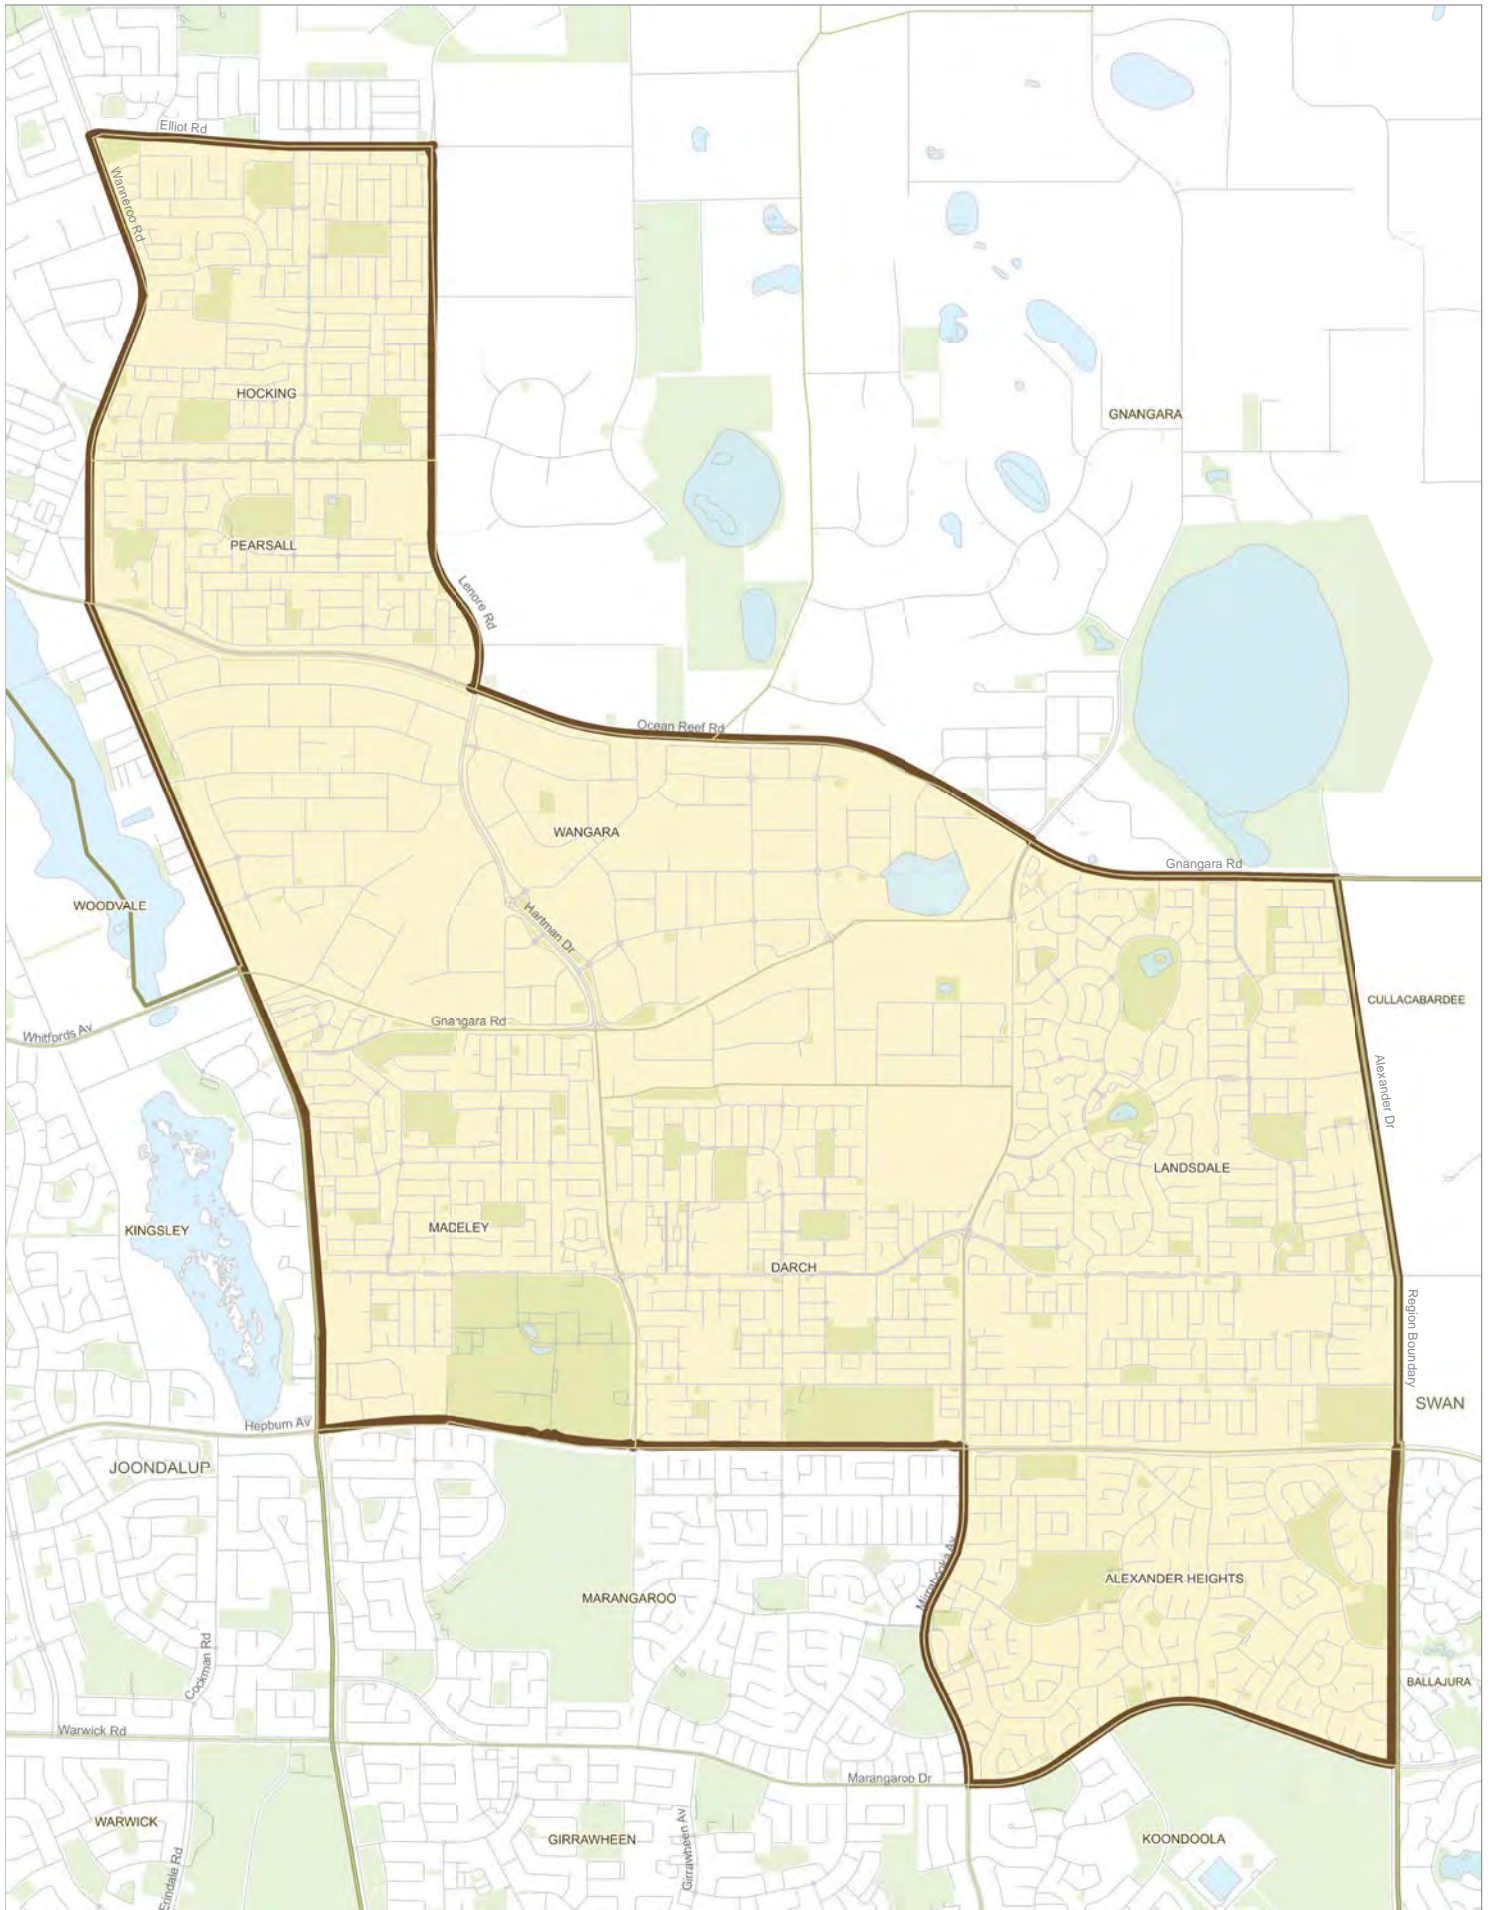

Legend	
	Electoral district
	LOCAL GOVERNMENT
	LOCALITY
	Reserve
	Water body
	Road
	Rail

Proposed Electoral Boundaries

District of KINGSWAY

NORTH METROPOLITAN REGION

Proposed variation Cedes:

- The localities of Marangaroo and Girrawheen

Gains:

- The localities of Hocking, Pearsall, Wangara and Alexander Heights