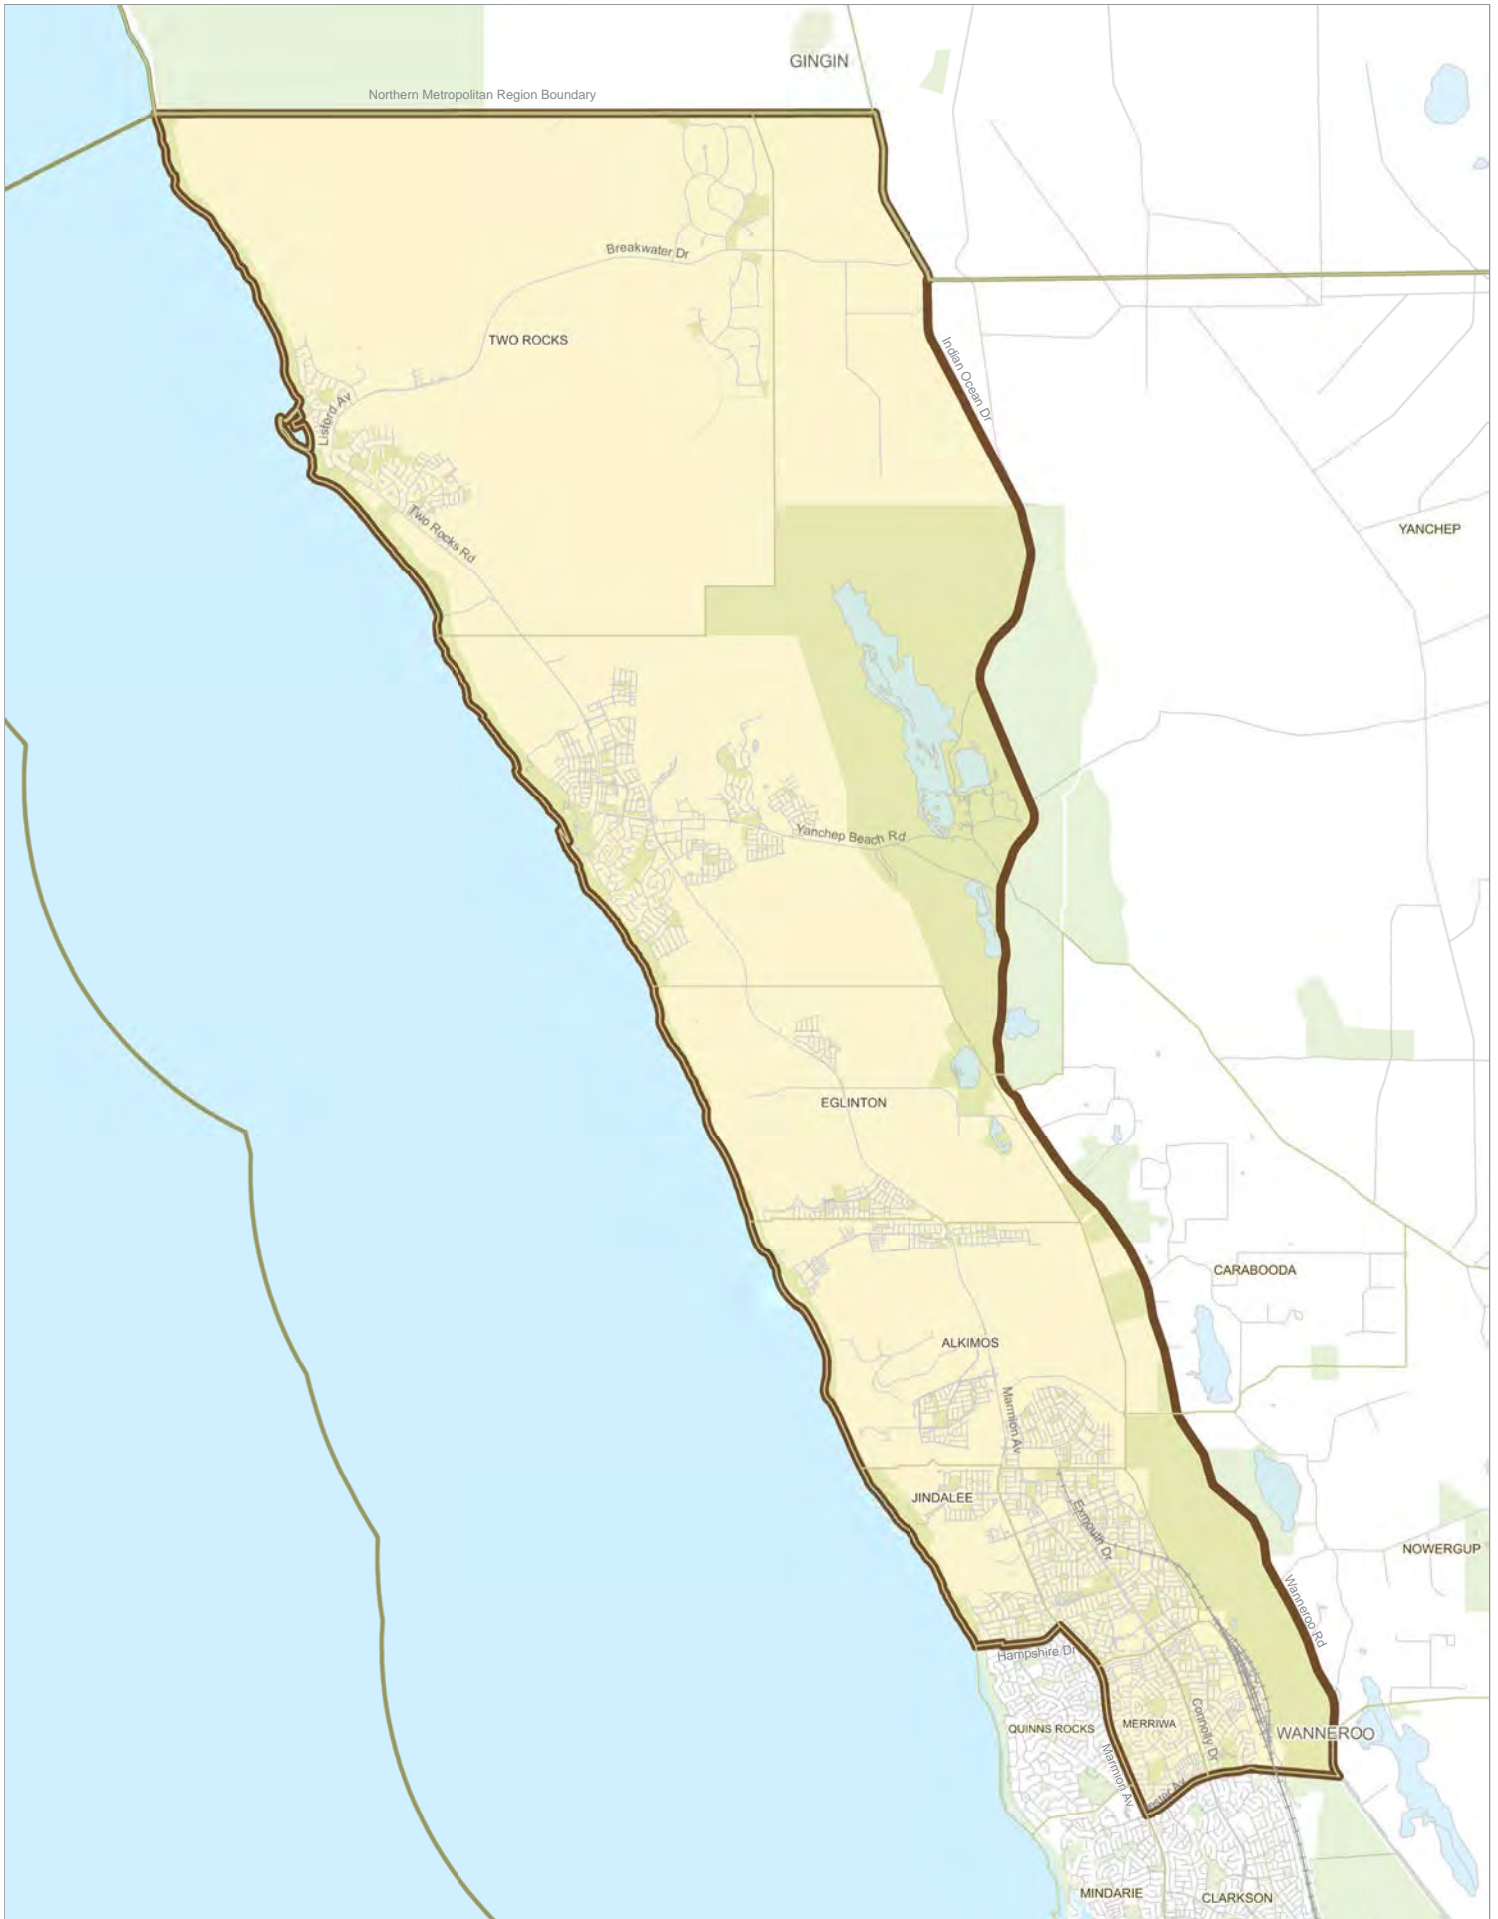

Legend	
	Electoral district
	Reserve
	LOCAL GOVERNMENT
	Water body
	LOCALITY
	Road
	Rail

Proposed Electoral Boundaries

District of BUTLER

NORTH METROPOLITAN REGION

Proposed variation

Cedes:

- The locality of Quinns Rocks

Gains:

- Nil

Western Australian Electoral Distribution Commission