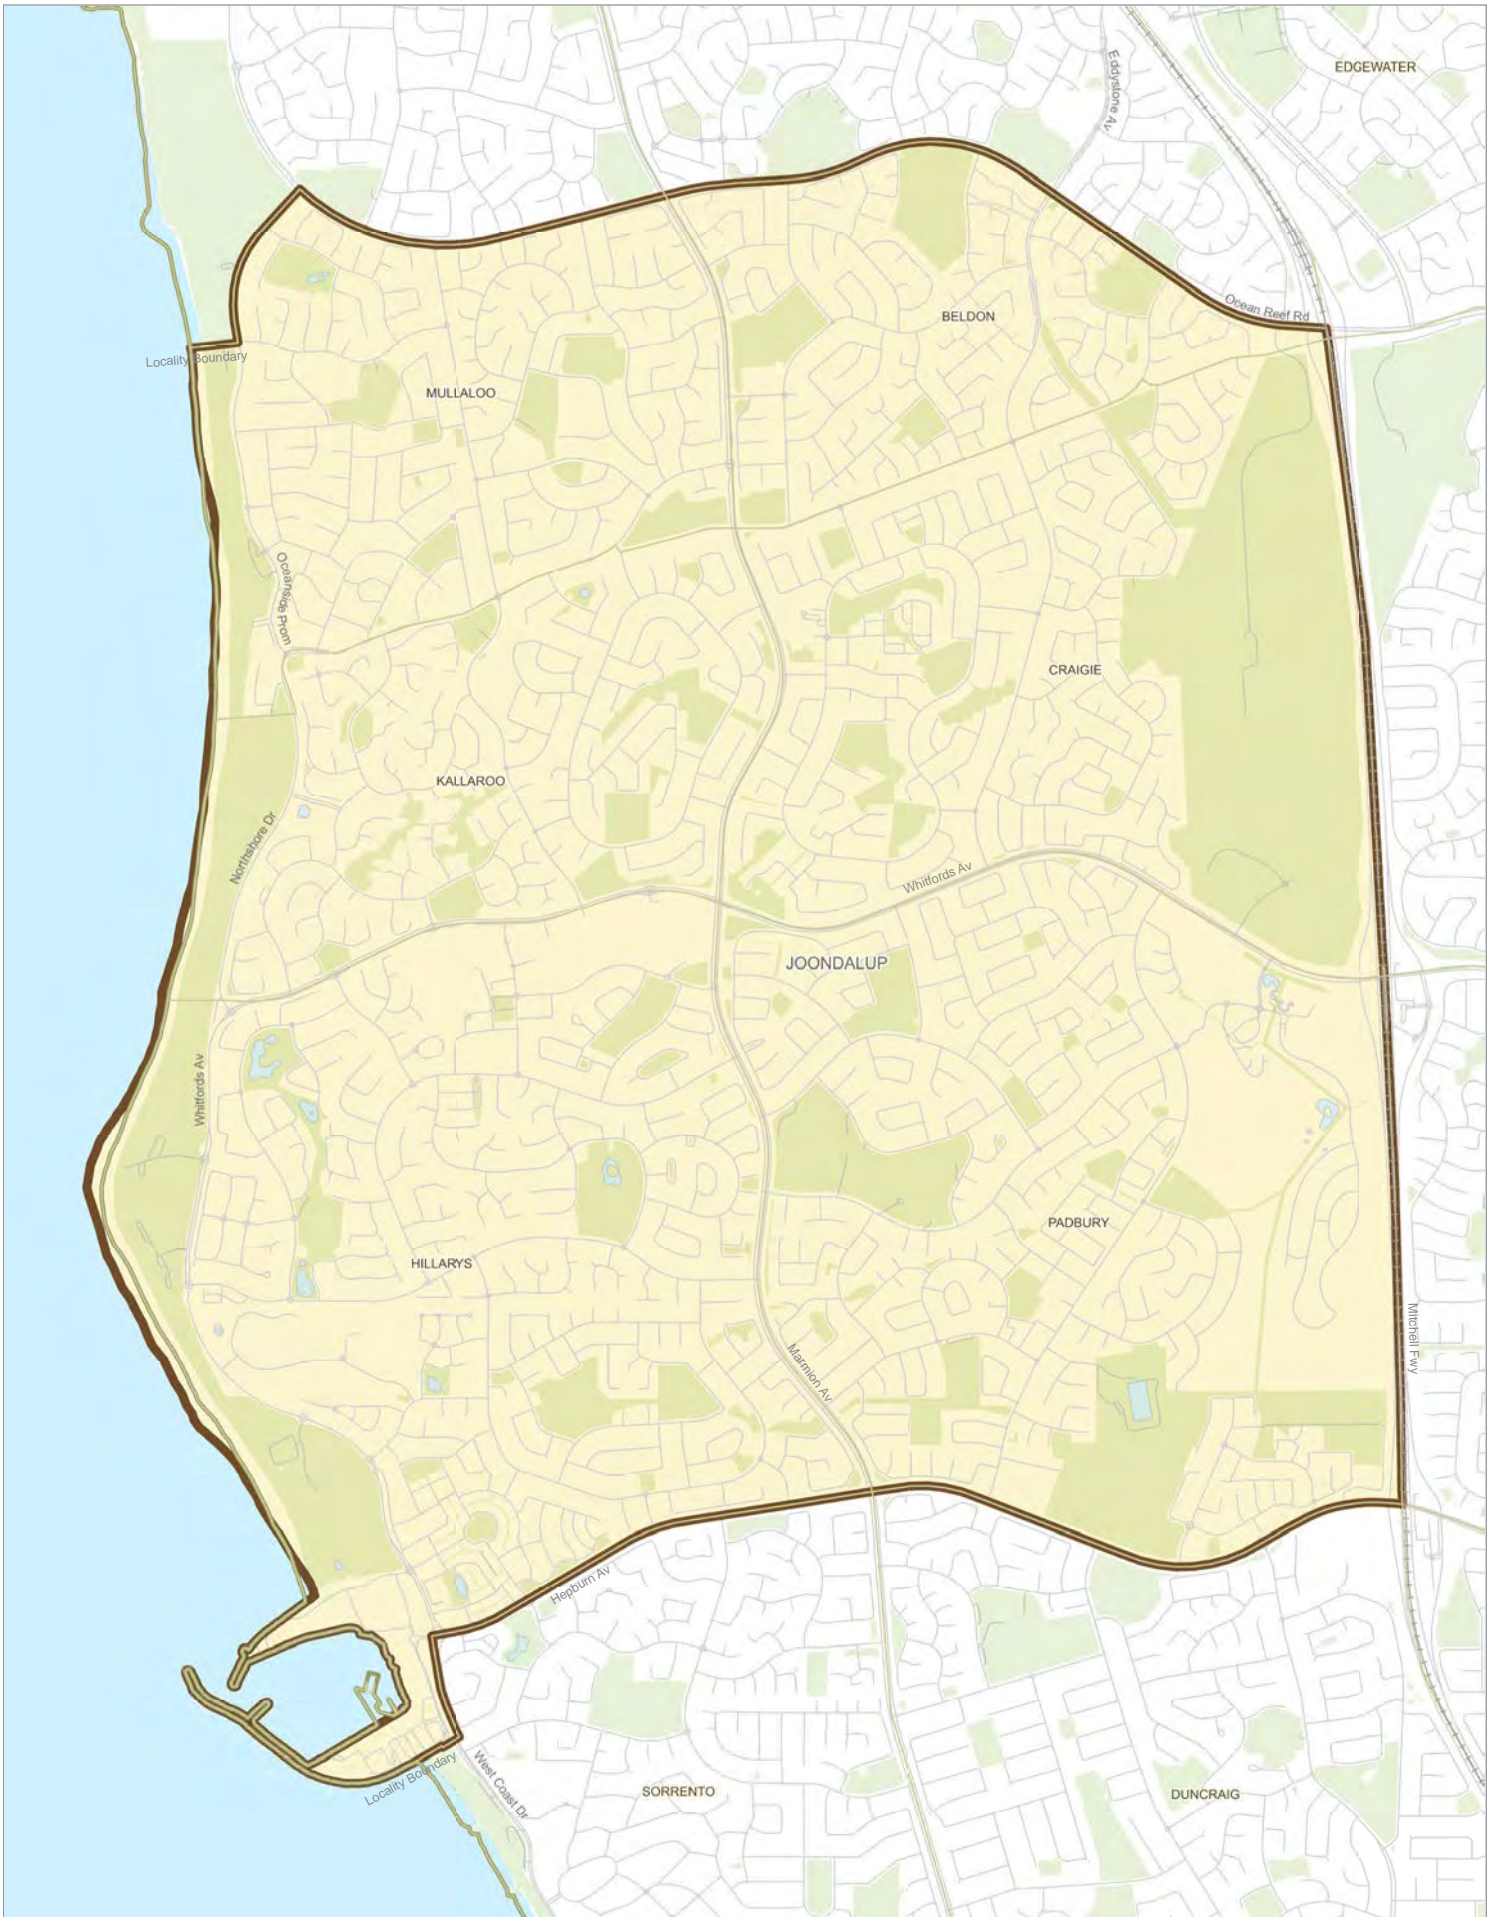

Legend	
	Electoral district
	LOCAL GOVERNMENT
	LOCALITY
	Reserve
	Water body
	Road
	Rail

Proposed Electoral Boundaries

District of Hillarys

NORTH METROPOLITAN REGION

Proposed variation
Cedes:
• A portion of the localities of Marmion and Sorrento
Gains:
• The localities of Beldon and Mullaloo