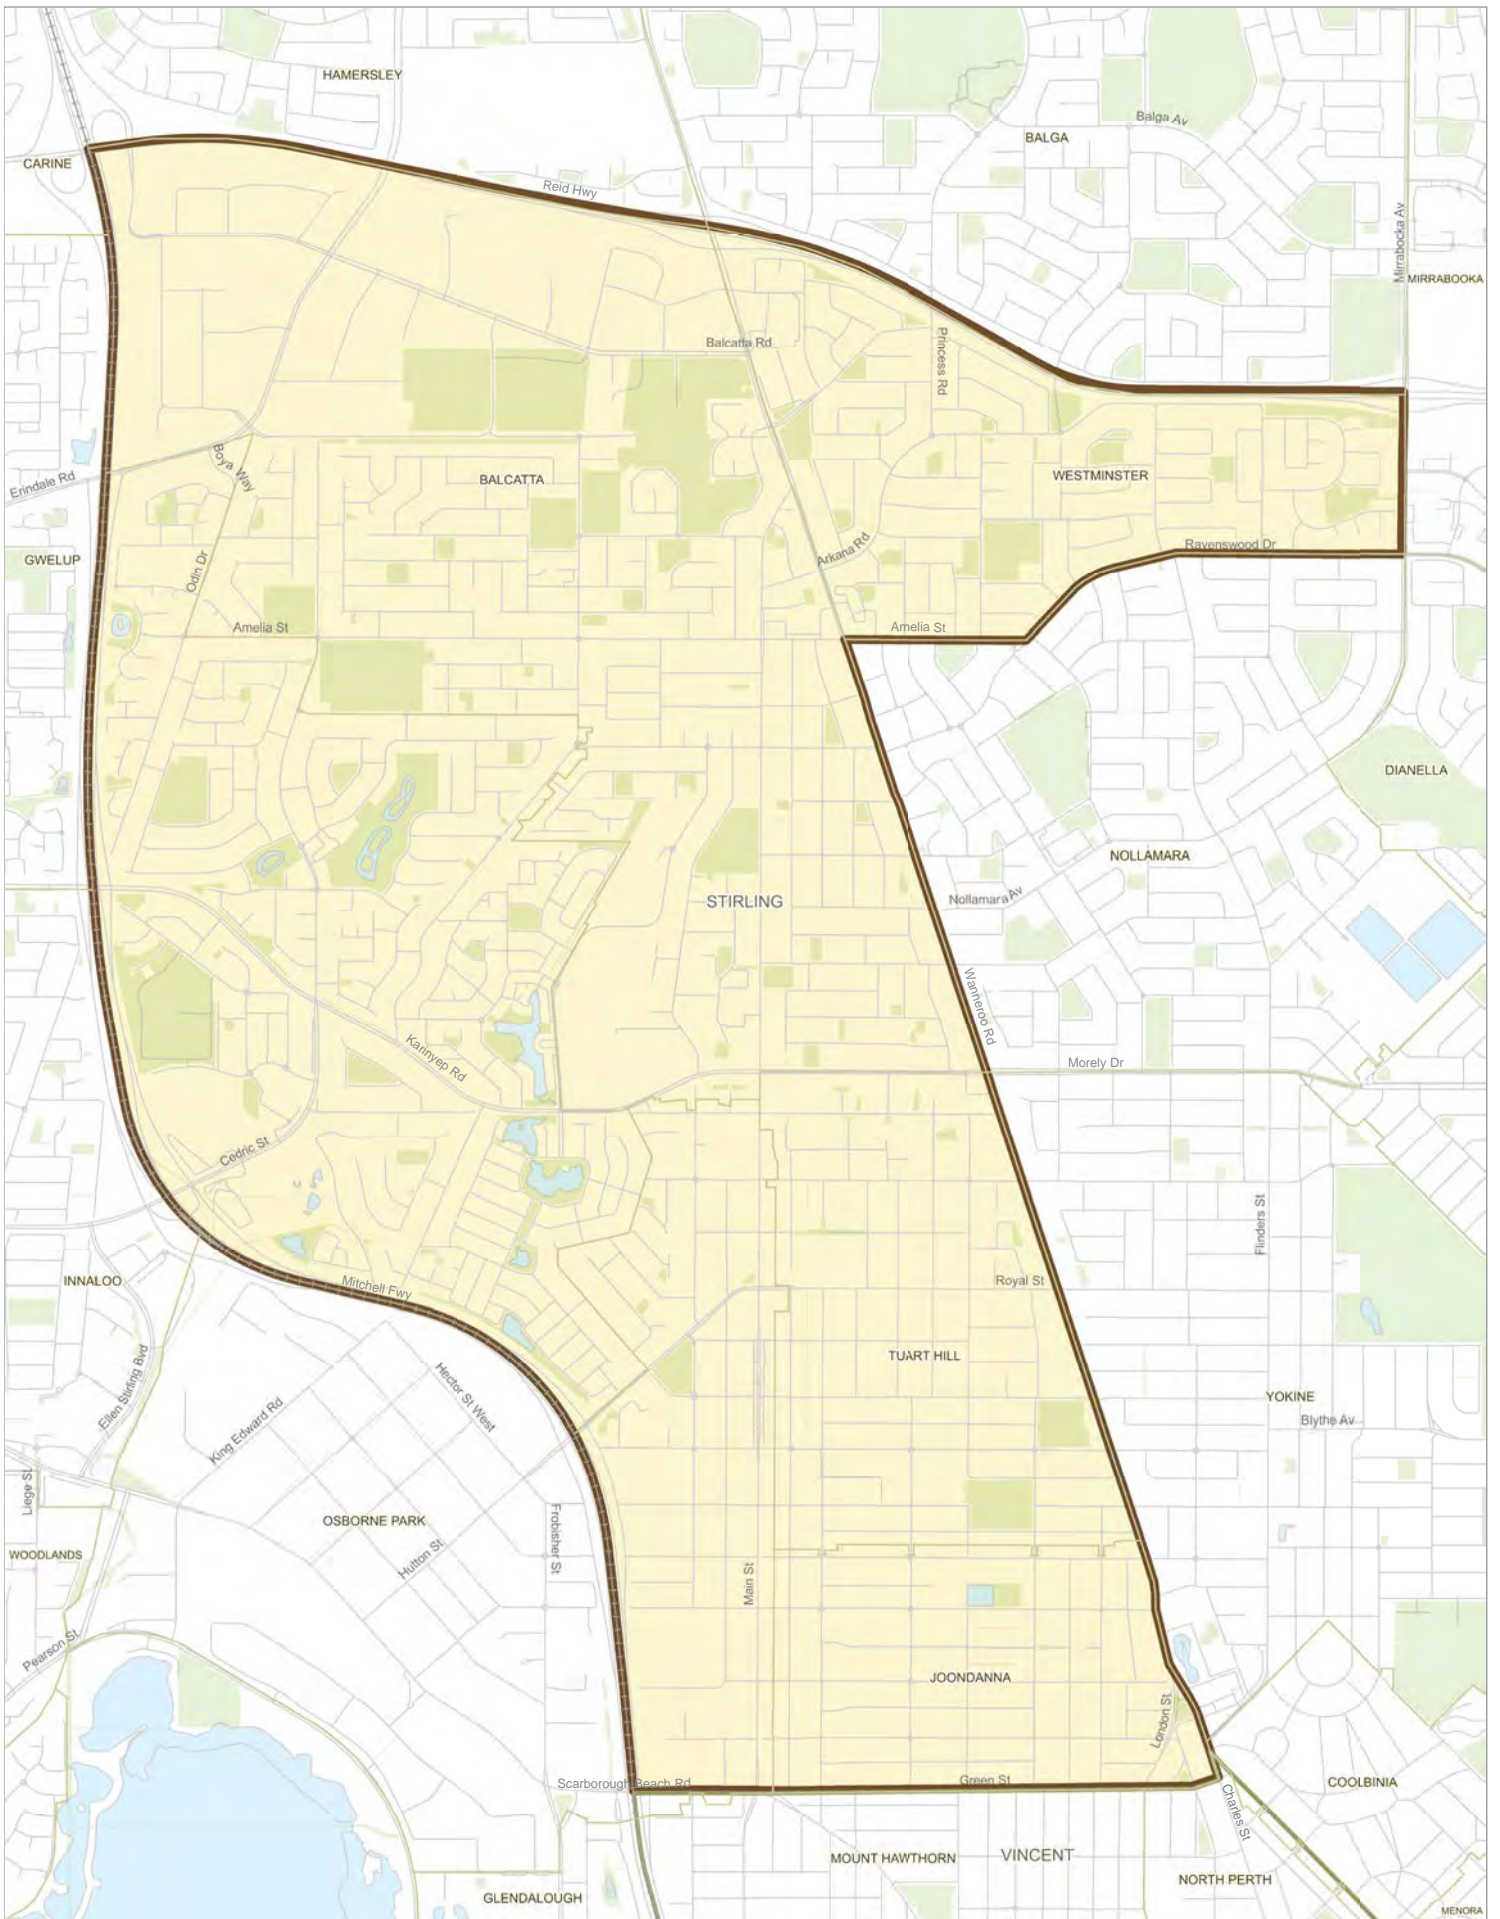

Legend	
	Electoral district
	LOCAL GOVERNMENT
	LOCALITY
	Reserve
	Water body
	Road
	Rail

Proposed Electoral Boundaries

District of BALCATT

NORTH METROPOLITAN REGION

1. Proposed variation Cedes:
2. The locality of Hamersley
3. Proposed variation Gains:
4. The locality of Westminster

Western Australian Electoral Distribution Commission