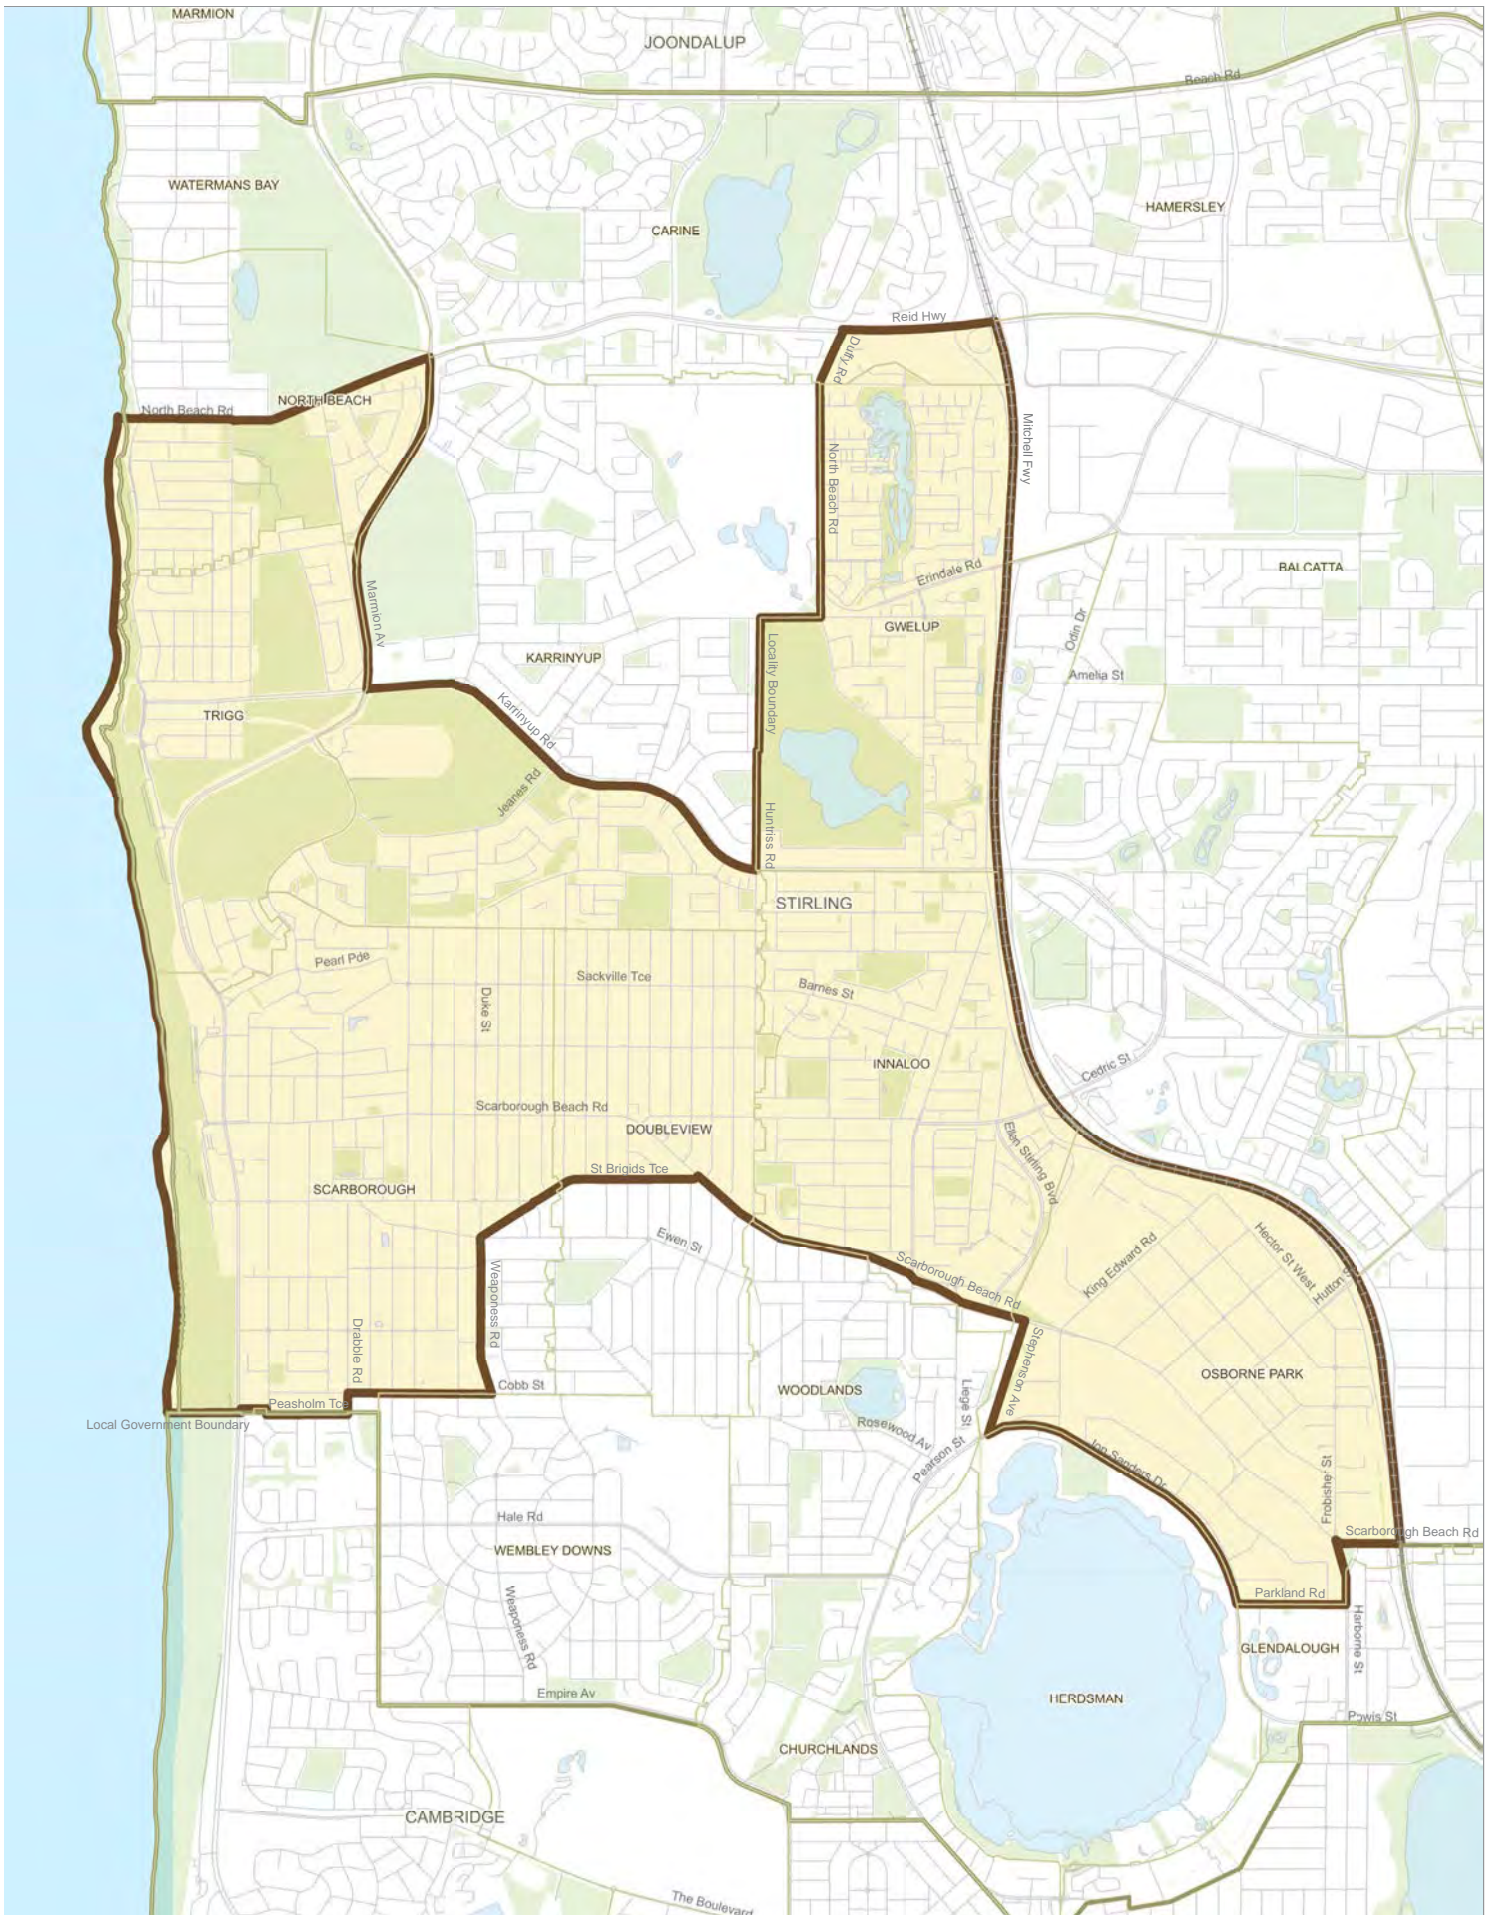

Legend

Electoral district	Reserve
LOCAL GOVERNMENT	Water body
LOCALITY	Road
	Rail

Proposed Electoral Boundaries

District of SCARBOROUGH

NORTH METROPOLITAN REGION

Proposed variation Cedes:

- A portion of the localities of Woodlands, Doubleview and Scarborough

Gains:

- A portion of the localities of Trigg, North Beach, Carine and Gwelup

Western Australian Electoral Distribution Commission

ELECTORAL BOUNDARIES